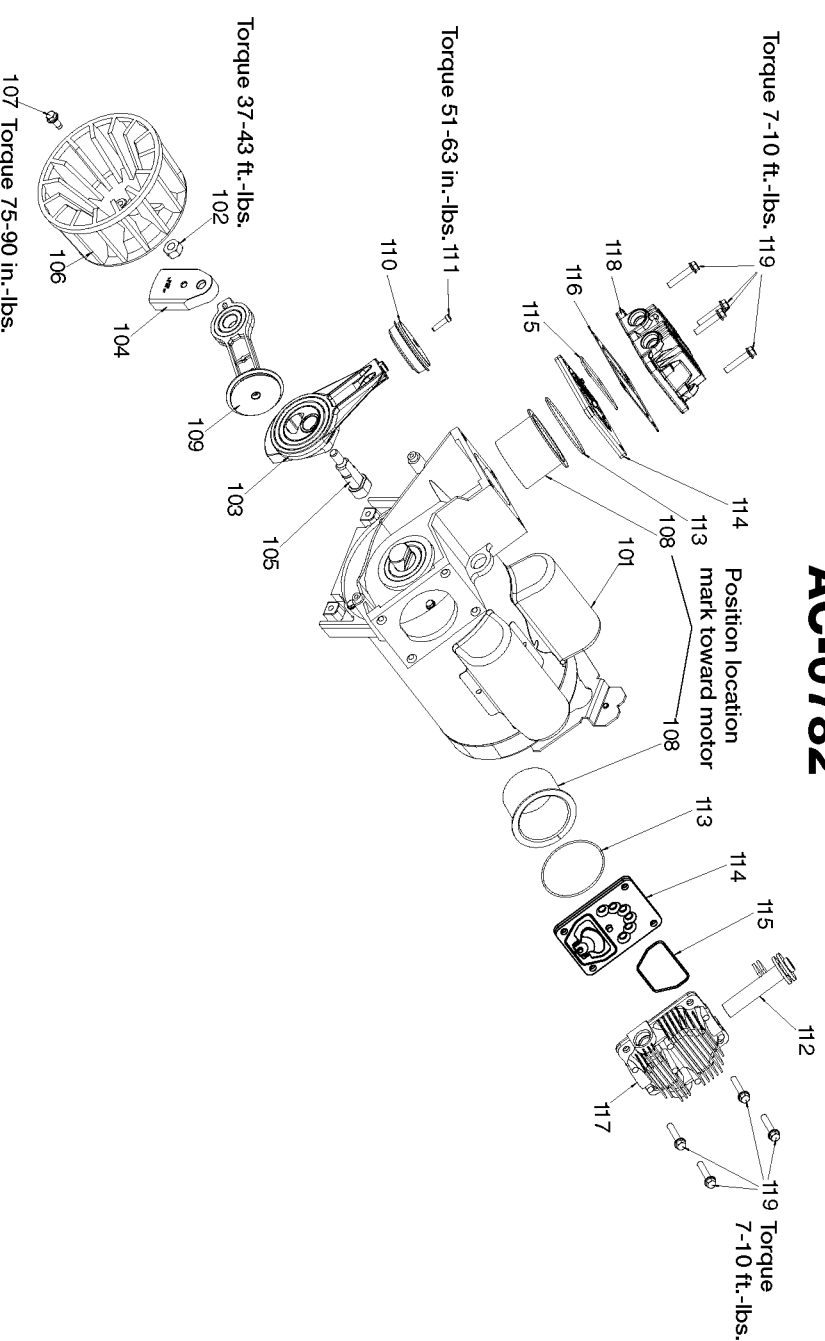

AC-0782

Parts List for CPFC2TV3525VP Type 0

Item Number	Part Number	Description	Qty Required
1	SSF-990	SCREW .250-20X1.25 U	2
2	ACG-18	CUP SADDLE MOUNT	2
3	GA-373	USE Z-GA-373	1
4	SST-107	BUMPER RECESSED RUBB	1
5	SSF-630	SCREW .250-20X1.50 H	2
6	5140112-24	PRESSURE SWITCH	1
7	SSW-7482	CONNECTOR CONDUIT 3/	1
8	SSP-480	NIPPLE 1/4-18 NPT X	1
9	SUDL-413-2	ASSY CORD POWER ST	1
10	D23138	WHEEL 9 BLACK SEMI-P	2
11	AC-0609	HANDLE P/L PAINTED	1
12	SSF-981	SCREW .250-14X.500 H	4
13	000000-00	No Longer Available	1
14	AC-0630	TUBE PRESSURE RELIEF	1
15	SSP-7811	ASSY NUT SLEEVE 1/4	1
16	SSP-7813	ASSY NUT SLEEVE 3/8	1
17	A19712	VALVE CHECK 1/2NPT X	1
18	CAC-60	BOLT .375-16X2.25 UN	1
19	TIA-4200	VALVE SAFETY 200 .25	1
20	AC-0774	ISOLATOR 3PT MOUNT 6	3
21	D26889	ADAPTER .25 NPT X .2	1
22	N008792	REGULATOR RPR KIT	1
22	D27253	REGULATOR 4PORT P2 L	1
23	N053094	NIPPLE	1
24	33821-00	BUSHING	1
24	438010040063	HEYCO BUSHINGS	1
25	SSP-6021	BUSHING REDUCER 1/8-	1