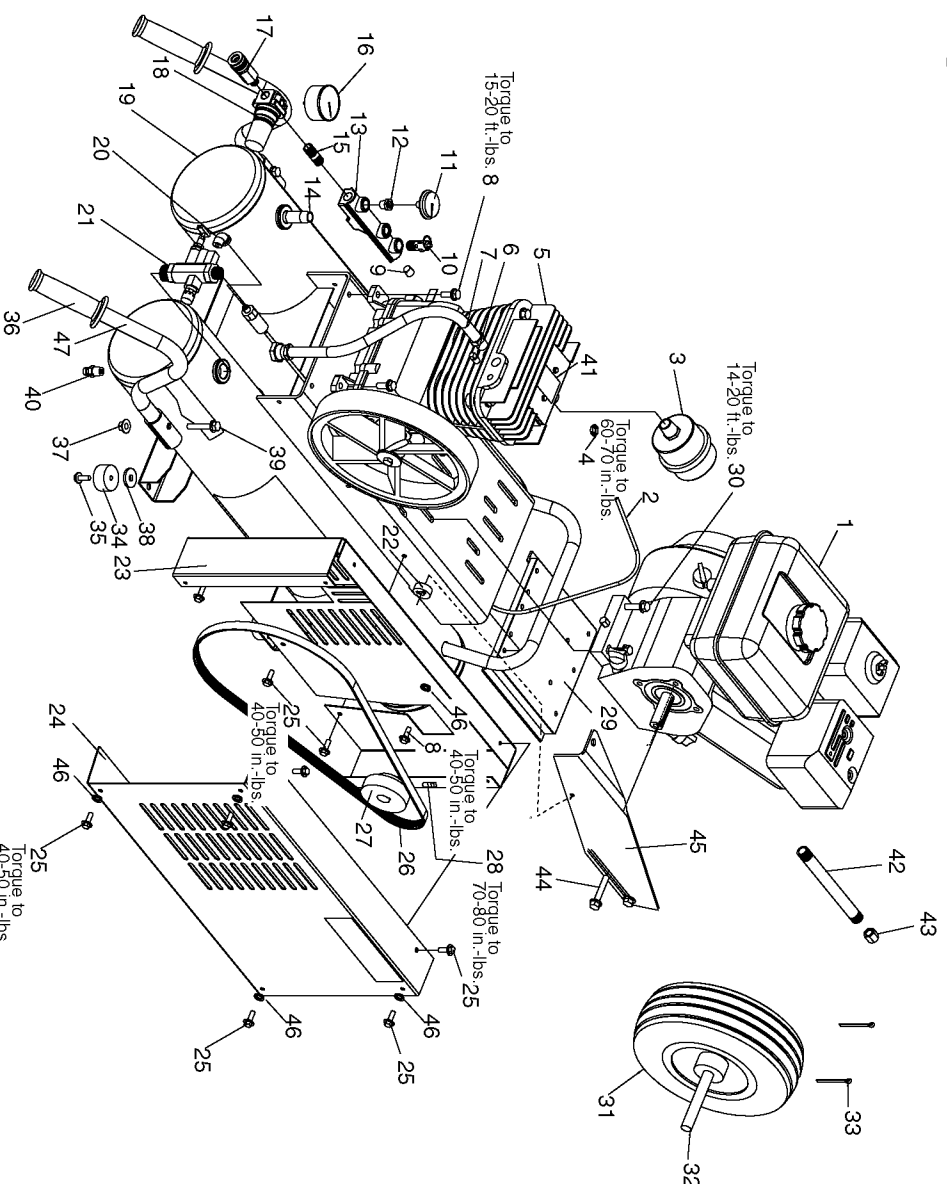

# PORTER-CABLE

## Parts List for CPL55GH8W Type 0

Item Number	Part Number	Description	Qty Required
2	D21236	WHIP THROTTLE CONTRO	1
3	AC-0331	FILTER REPLCMNT SOLB	1
3	AC-0330	FILTER INLET SOLBERG	1
4	SSF-8111-ZN	NUT .375-16 HEX WHIZ	1
5	N076027SV	PUMP ASSEMBLY	1
6	SS-1215	PLUG PIPE GALV 1/8	1
7	000000-00	No Longer Available	1
8	SSF-928	SCREW .313-18X.875 H	1
9	SS-3222-CD	PLUG PIPE	1
10	TIA-4150	VALVE SAFETY 150 .25	1
11	Z-D23004	GAUGE 1.5OD 200PSI .	1
12	SSP-6021	BUSHING REDUCER 1/8-	1
13	CAC-95	MANIFOLD	1
14	000000-00	No Longer Available	1
15	N053094	NIPPLE	1
16	Z-D27212	GAUGE 200PSI .125NPT	1
17	A19513	BODY QC .250 IND .25	1
18	D27255	REGULATOR 4PORT P2 H	1
19	000000-00	No Longer Available	1
20	SSP-535	ELBOW STREET 1/8 NPT	1
21	D21235	VALVE UNLOADER GAS 1	1
22	CAC-1011	SPRING ELASTOMER	1
23	000000-00	No Longer Available	1
24	000000-00	No Longer Available	1
25	91895680	SCREW .250-20X.750 H	1
26	C-BT-224	BELT 6J 47.3 EFF	1
27	C-PU-2862	PULLEY 6J-SEC 2.80 O	1

## Parts List for CPL55GH8W Type 0

Item Number	Part Number	Description	Qty Required
28	SS-391	SCREW .250-20 .625 S	1
29	000000-00	No Longer Available	1
30	D22996	SCREW .313-18X1.50 U	1
31	000000-00	No Longer Available	1
32	DAC-138	AXLE WHEELBARROW	1
33	SSN-2406	PIN COTTER 5/32X2	1
34	D24721	KIT ISOLATOR W/SCREW	1
35	91895680	SCREW .250-20X.750 H	1
36	000000-00	No Longer Available	1
37	000000-00	No Longer Available	1
38	000000-00	No Longer Available	1
39	000000-00	No Longer Available	1
40	N286039	DRAIN VALVE	1
41	LA-3108	LABEL HOT SURFACE EN	1
42	000000-00	No Longer Available	1
43	000000-00	No Longer Available	1
44	SSF-611	SCREW .313-24X.750 H	1
45	D22780	BRACKET STIFFENER 10	1
46	5130235-00	LOCK WASHER	1
47	000000-00	No Longer Available	2
48	000000-00	No Longer Available	1
49	5140118-80	GASKET	1
50	A00723	VALVE FLAPPER INTAKE	1
51	SSF-9821	SCREW #5-40X.250 HHW	8
52	CAC-294	PLATE RESTRICTOR	2
53	A00724	FLAPPER VALVE	1
54	Z-CAC-4212-1	ASSY VALVE PLATE	1