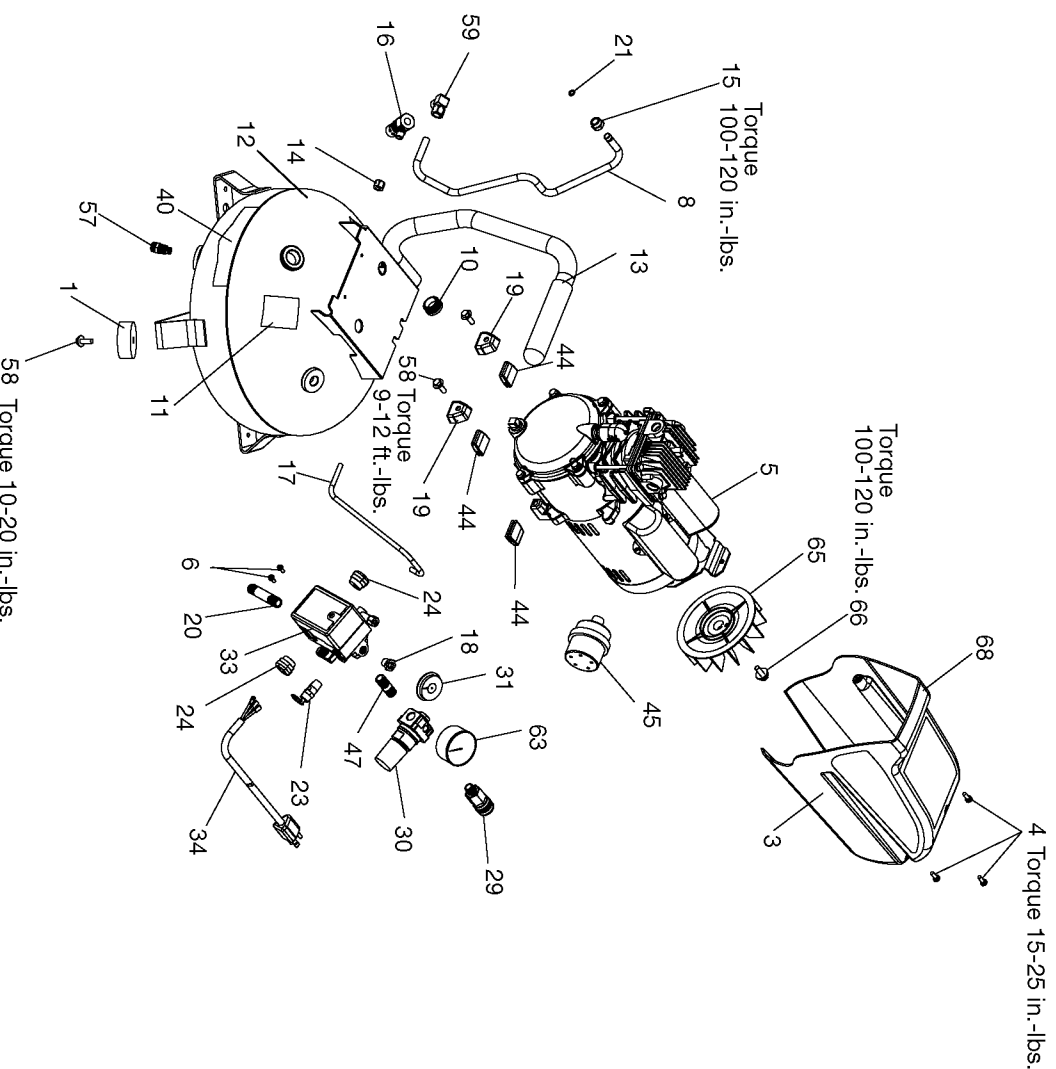

PORTER-CABLE Pancake Compressor

CPLDC2540P-1

WARNING: Electrical repairs should only be attempted by trained repairmen. Contact the nearest Porter-Cable Service Center or other competent repair center.

Parts List for CPLDC2540P Type 1

Item Number	Part Number	Description	Qty Required
1	D24721	KIT ISOLATOR W/SCREW	1
3	D22099	SHROUD NON SEARS DDO	1
4	ACG-408	ASSY FASTENER	1
6	SUDL-9-1	SCREW #8-32X.375/.34	10
8	000000-00	No Longer Available	1
10	AC-0270	PLUG PRY OUT	1
11	N008806	LABEL HOT SURFACE TR	1
12	Z-D24679	TANK 4G PL P PC RED	1
13	AC-0261	GRIP HANDLE 1.00 TUB	1
14	SSP-7811	ASSY NUT SLEEVE 1/4	1
15	SSP-7821-1	NUT .563-18 UNF HEX	10
16	D20204	VALVE CHECK 1/2NPT X	1
17	D24286	TUBE PRES REL .250OD	1
18	SSP-6021	BUSHING REDUCER 1/8-	1
19	ACG-18	CUP SADDLE MOUNT	1
20	D24888	NIPPLE .25NPT X 2.5	1
21	SSG-3105	ORING 306/296ID 073/	1
23	D20114	VALVE SAFETY 175 .25	1
24	33821-00	BUSHING	1
24	438010040063	HEYCO BUSHINGS	1
29	A19513	BODY QC .250 IND .25	1
30	N008792	REGULATOR RPR KIT	1
30	D27253	REGULATOR 4PORT P2 L	1
31	Z-D23004	GAUGE 1.5OD 200PSI .	1
33	Z-D21892	SWITCH PRES 4PORT 12	1
34	AC-0539	ASSY CORD POWER	1
40	LA-3092-1	LABEL WARNING DRAIN	1

COPYRIGHT© 2005. All Rights Reserved.

Parts list, pricing, and availability subject to change. Please visit www.dewaltservicenet.com for current parts information.