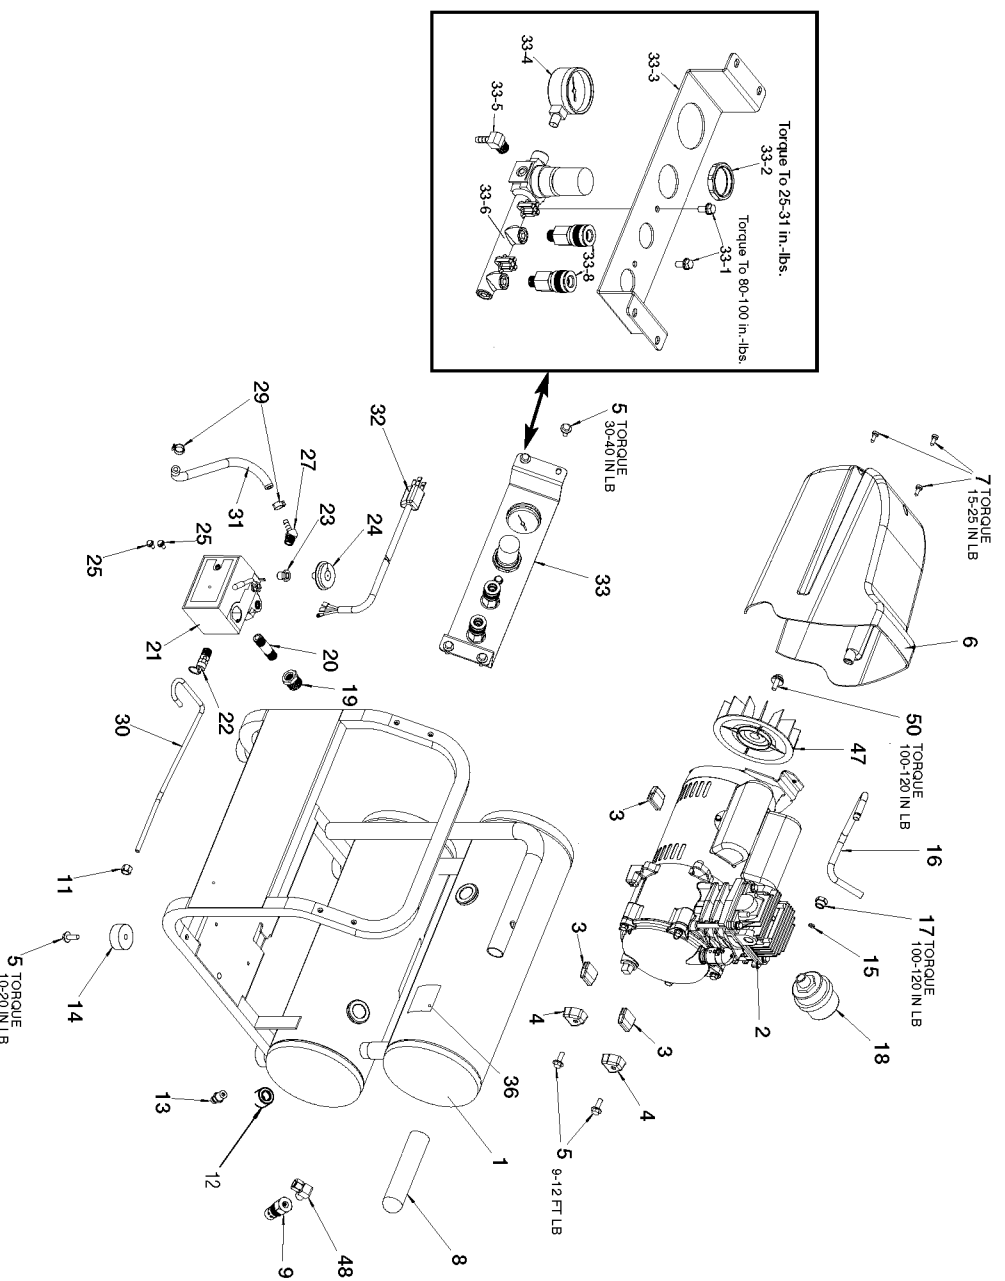

## Parts List for CPLDC2540S Type 0

Item Number	Part Number	Description	Qty Required
1	000000-00	No Longer Available	1
3	ACG-19	ISOLATOR 3 POINT MOU	3
4	ACG-18	CUP SADDLE MOUNT	2
5	91895680	SCREW .250-20X.750 H	10
6	D22099	SHROUD NON SEARS DDO	1
7	ACG-408	ASSY FASTENER	3
8	AC-0261	GRIP HANDLE 1.00 TUB	1
9	D20204	VALVE CHECK 1/2NPT X	1
11	SSP-7811	ASSY NUT SLEEVE 1/4	1
12	000000-00	No Longer Available	1
13	N286039	DRAIN VALVE	1
14	D24721	KIT ISOLATOR W/SCREW	1
15	SSG-3105	ORING 306/296ID 073/	1
16	D24050	TUBE OUTLET .375 OD	1
17	SSP-7821-1	NUT .563-18 UNF HEX	1
18	N022307	FILTER ASSY.	1
19	SSP-517	BUSHING HEX REDUCER	1
20	D23699	NIPPLE .25NPT X 2.0	1
21	5140124-13	PRESSURE SWITCH	1
22	D20114	VALVE SAFETY 175 .25	1
23	SSP-6021	BUSHING REDUCER 1/8-	1
24	Z-D23004	GAUGE 1.5OD 200PSI .	1
25	SUDL-9-1	SCREW #8-32X.375/.34	2
26	33821-00	BUSHING	1
26	438010040063	HEYCO BUSHINGS	1
27	D23299	FITTING 45DG ELBOW B	1
29	CAC-1206-1	CLAMP HOSE .250 ID H	2

## Parts List for CPLDC2540S Type 0

Item Number	Part Number	Description	Qty Required
30	D21105	TUBE PRESSURE RELEAS	1
31	D24113	HOSE TUBE MANIFOLD .	1
32	AC-0539	ASSY CORD POWER	1
33	000000-00	No Longer Available	1
33	D21172	SCREW .250-20X.500 H	2
33	D20155	RING REGULATOR HI-FL	1
33	D23947	PANEL CONSOLE PC RED	1
33	Z-D21924	GAUGE 2 OD 200PSI 1/	1
33	SSP-537	FITTING 90DEG ELBOW	1
33	A13369	ASSY REGULATOR	1
33	N008792	REGULATOR RPR KIT	1
33	A19513	BODY QC .250 IND .25	2
36	N008806	LABEL HOT SURFACE TR	1
47	D22215	FAN 5 OD	1
48	D24496	ELBOW 1/4 NPT X 3/8	1
50	SSF-586	SCREW .250-20X.750 U	1
60	000000-00	No Longer Available	1
60	000000-00	No Longer Available	1
101	Z-D23185	MOTOR DDOL 120V 3PT	1
102	Z-A01983	SLEEVE CYLINDER 60MM	1
103	D22213	COVER CRANKCASE MACH	1
104	Z-AC-0032	ASSY VALVE PLATE	1
105	D21348	HEAD MACHINED .375 N	1
106	D24472	SCREW .250-20X3.470	1
107	SSG-8156	ORING 2.759/2.719ID	1
108	ACG-45	ORING P/L HEAD	1
109	Z-D22207	ASSY CONROD ECCENTRI	1