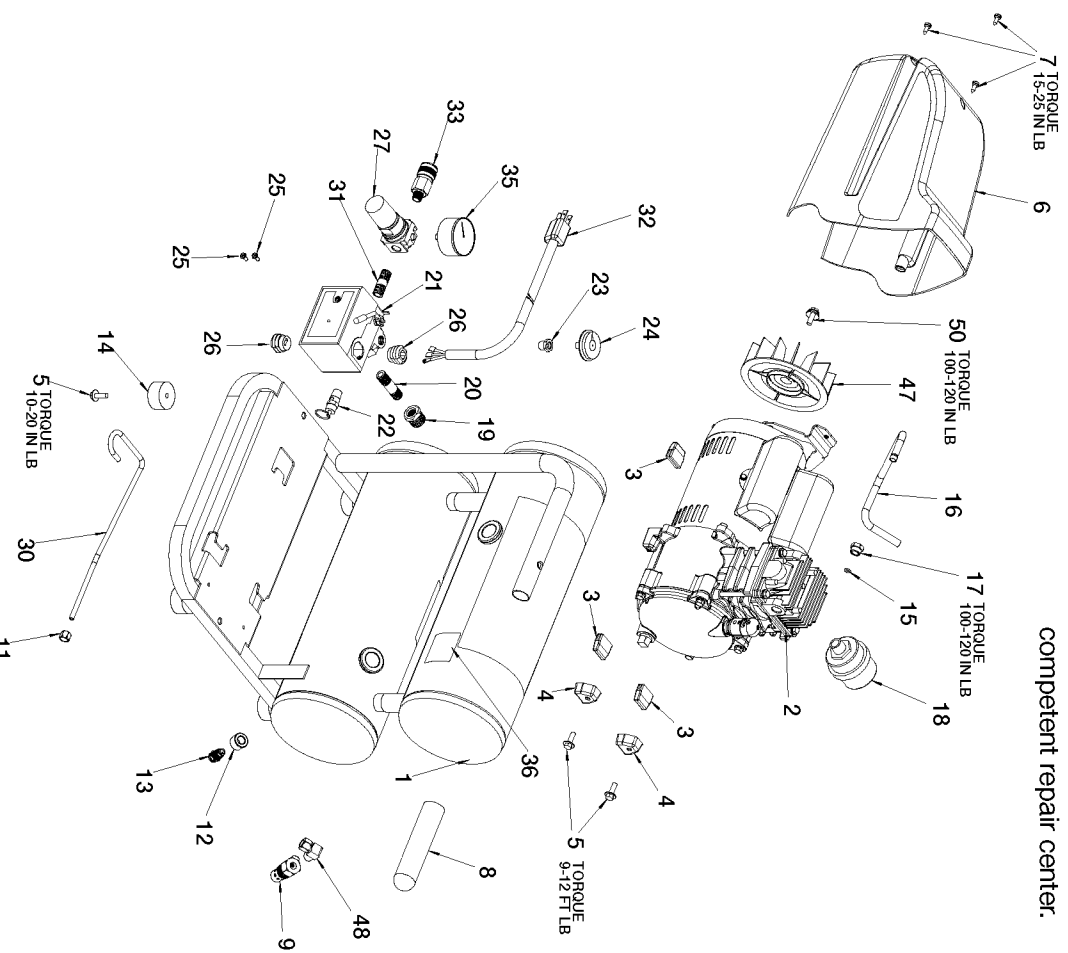

## CPLDC2541S

## Parts List for CPLDC2541S Type 0

Item Number	Part Number	Description	Qty Required
1	000000-00	No Longer Available	1
3	ACG-19	ISOLATOR 3 POINT MOU	3
4	ACG-18	CUP SADDLE MOUNT	2
5	91895680	SCREW .250-20X.750 H	10
6	D22099	SHROUD NON SEARS DDO	1
7	ACG-408	ASSY FASTENER	3
8	AC-0261	GRIP HANDLE 1.00 TUB	1
9	D20204	VALVE CHECK 1/2NPT X	1
11	SSP-7811	ASSY NUT SLEEVE 1/4	1
12	000000-00	No Longer Available	1
13	N286039	DRAIN VALVE	1
14	D24721	KIT ISOLATOR W/SCREW	1
15	SSG-3105	ORING 306/296ID 073/	1
16	D24050	TUBE OUTLET .375 OD	1
17	SSP-7821-1	NUT .563-18 UNF HEX	1
18	N022307	FILTER ASSY.	1
19	SSP-517	BUSHING HEX REDUCER	1
20	D23699	NIPPLE .25NPT X 2.0	1
21	5140124-13	PRESSURE SWITCH	1
22	D20114	VALVE SAFETY 175 .25	1
23	SSP-6021	BUSHING REDUCER 1/8-	1
24	Z-D23004	GAUGE 1.5OD 200PSI .	1
25	SUDL-9-1	SCREW #8-32X.375/.34	2
26	33821-00	BUSHING	1
26	438010040063	HEYCO BUSHINGS	1
27	N008792	REGULATOR RPR KIT	1
27	D27254	REGULATOR 4PORT P2 L	1

## Parts List for CPLDC2541S Type 0

Item Number	Part Number	Description	Qty Required
30	D21105	TUBE PRESSURE RELEAS	1
31	N053094	NIPPLE	1
32	AC-0539	ASSY CORD POWER	1
33	A19513	BODY QC .250 IND .25	1
35	Z-D27212	GAUGE 200PSI .125NPT	1
36	N008806	LABEL HOT SURFACE TR	1
47	D22215	FAN 5 OD	1
48	D24496	ELBOW 1/4 NPT X 3/8	1
50	SSF-586	SCREW .250-20X.750 U	1
60	000000-00	No Longer Available	1
60	000000-00	No Longer Available	1
101	Z-D23185	MOTOR DDOL 120V 3PT	1
102	Z-A01983	SLEEVE CYLINDER 60MM	1
103	D22213	COVER CRANKCASE MACH	1
104	Z-AC-0032	ASSY VALVE PLATE	1
105	D21348	HEAD MACHINED .375 N	1
106	D24472	SCREW .250-20X3.470	1
107	SSG-8156	ORING 2.759/2.719ID	1
108	ACG-45	ORING P/L HEAD	1
109	Z-D22207	ASSY CONROD ECCENTRI	1
110	D22194	O-RING 2.989 ID .070	1
111	D22211	SCREW .250-28X3.00 H	1
112	D22212	BAFFLE O-RING DDOL	1
113	SSP-486	PLUG PIPE 3/8 - 18 N	1
114	AC-0798	SCREW .250-20X1.25 H	3
115	A01978	DIPSTICK DDOL	1
116	A01935	ASSY PISTON 60 MM W/	4