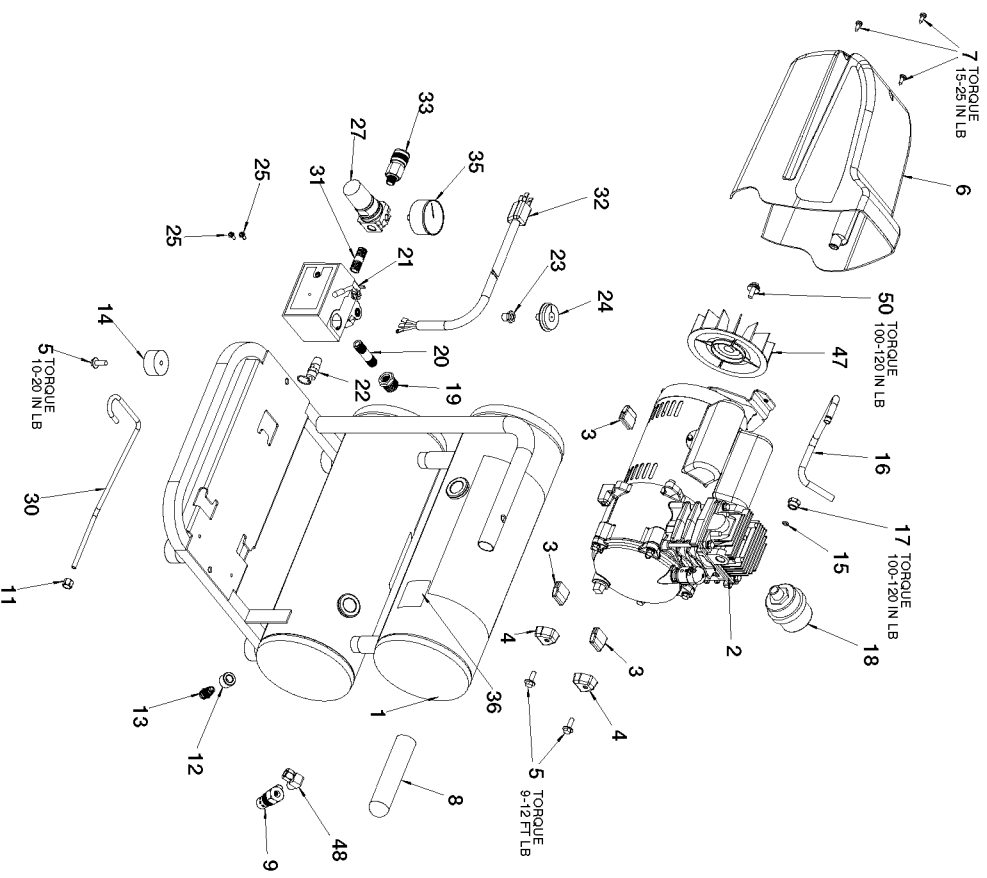

PORTER-CABLE

Side Stack Compressor

CPLDC2541S-1

WARNING: Electrical repairs should only be attempted by trained repairmen. Contact the nearest Porter-Cable Service Center or other competent repair center.

Parts List for CPLDC2541S Type 2

Item Number	Part Number	Description	Qty Required
1	000000-00	No Longer Available	1
2	000000-00	No Longer Available	1
3	ACG-19	ISOLATOR 3 POINT MOU	1
4	ACG-18	CUP SADDLE MOUNT	1
5	91895680	SCREW .250-20X.750 H	1
6	D22099	SHROUD NON SEARS DDO	1
7	ACG-408	ASSY FASTENER	1
8	AC-0261	GRIP HANDLE 1.00 TUB	1
9	D20204	VALVE CHECK 1/2NPT X	1
11	SSP-7811	ASSY NUT SLEEVE 1/4	1
12	000000-00	No Longer Available	1
13	N286039	DRAIN VALVE	1
14	D24721	KIT ISOLATOR W/SCREW	1
15	SSG-3105	ORING 306/296ID 073/	1
16	D24050	TUBE OUTLET .375 OD	1
17	SSP-7821-1	NUT .563-18 UNF HEX	1
18	N022307	FILTER ASSY.	1
18	N022053	FILTER REPLACEMENT	1
18	D24322	FILTER REPLACEMENT	1
20	D24888	NIPPLE .25NPT X 2.5	1
21	5140117-89	PRESSURE SWITCH	1
22	D20114	VALVE SAFETY 175 .25	1
23	SSP-6021	BUSHING REDUCER 1/8-	1
24	Z-A07456	GAUGE	1
25	SUDL-9-1	SCREW #8-32X.375/.34	1
27	N008792	REGULATOR RPR KIT	1
27	D27254	REGULATOR 4PORT P2 L	1

COPYRIGHT© 2005. All Rights Reserved.

Parts list, pricing, and availability subject to change. Please visit www.dewaltservicenet.com for current parts information.