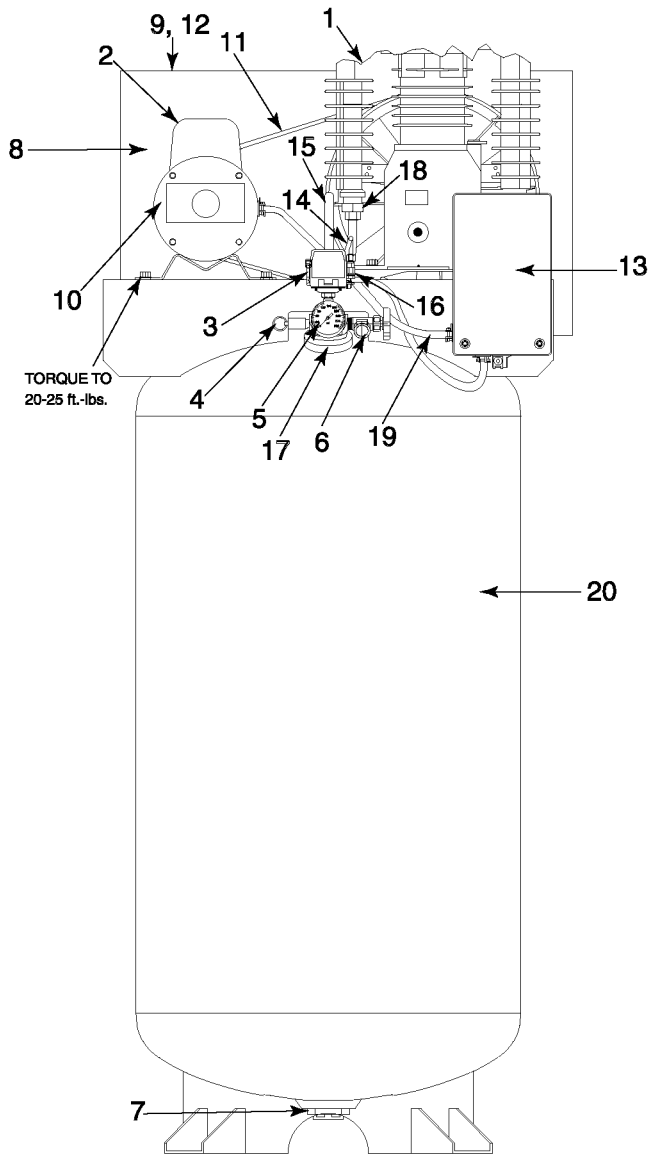

Parts List for CPLMC7580V2C Type 1

Item Number	Part Number	Description	Qty Required
1	000000-00	No Longer Available	1
2	MO-9071	MOTOR 7.5HP	1
2	A08093	START CAPACITOR	1
3	5140110-49	PRESSURE SWITCH	1
4	TIA-4200	VALVE SAFETY 200 .25	1
5	Z-GA-360	GAUGE 300 PSI BACK M	1
6	N000323	VALVE GLOBE 200 PSI	1
7	N286039	DRAIN VALVE	1
8	000000-00	No Longer Available	1
8	000000-00	No Longer Available	1
9	SSF-953-ZN	SCREW #10X.625 HHW S	2
10	PU-2898	PULLEY 2A-SEC 5.75 O	1
11	BT-312	BELT A-SEC 63.00 EFF	2
12	SSF-8131	NUT SPEED 8AB U TYPE	2
13	000000-00	No Longer Available	1
14	AC-0763	TUBE PRESSURE RELIEF	1
15	000000-00	No Longer Available	1
16	SSP-7811	ASSY NUT SLEEVE 1/4	2
17	AC-0764	MANIFOLD 1 NPT ALUMI	1
18	SSP-7824	ASSY NUT SLEEVE 5/8	2
19	CAC-4205	CORD MOTOR SJT 14G	1
20	000000-00	No Longer Available	1
108	BAL-1000345	PLATE VALVE	2
113	BAL-1000269	GASKET OIL FILL PLUG	6
119	000000-00	No Longer Available	1
120	000000-00	No Longer Available	1
126	AC-0436	FLYWHEEL T39	1

COPYRIGHT© 2005. All Rights Reserved.

Parts list, pricing, and availability subject to change. Please visit www.dewaltservicenet.com for current parts information.

Parts List for CPLMC7580V2C Type 1

Item Number	Part Number	Description	Qty Required
128	BAL-1000417	WASHER FLYWHEEL NS39	1
137	000000-00	No Longer Available	1
146	BAL-1000112	ASSY OIL BREATHER BA	1
150	N022549	SAFETY VALVE	1
151	000000-00	No Longer Available	1
156	AC-0437	FILTER INLET SOLBERG	1
158	000000-00	No Longer Available	1
161	000000-00	No Longer Available	1
162	ABP-1000123	ELBOW INLET T39	1
856	000000-00	No Longer Available	1
856	5140067-09	NIPPLE	1
856	000000-00	No Longer Available	1
856	000000-00	No Longer Available	1
856	AC-0485	BRACKET BELTGUARD	1
856	DAC-252	VALVE CHECK 1/2NPT X	1
856	BAL-8226022	KIT GASKET T39	1
856	BAL-8226024	KIT VALVE T39	1