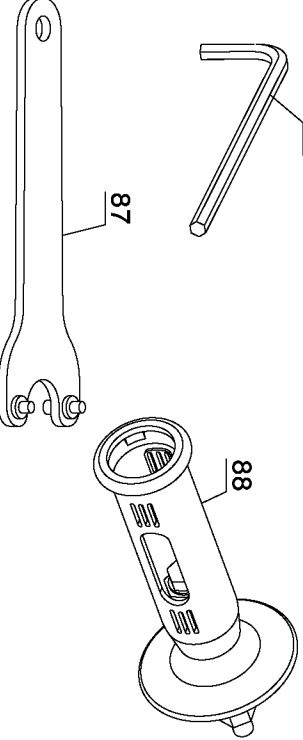

861

836

800

856

846

1

87

95

88

84

19

20

21

3

81

83

85

86

92

93

96

98

99

100