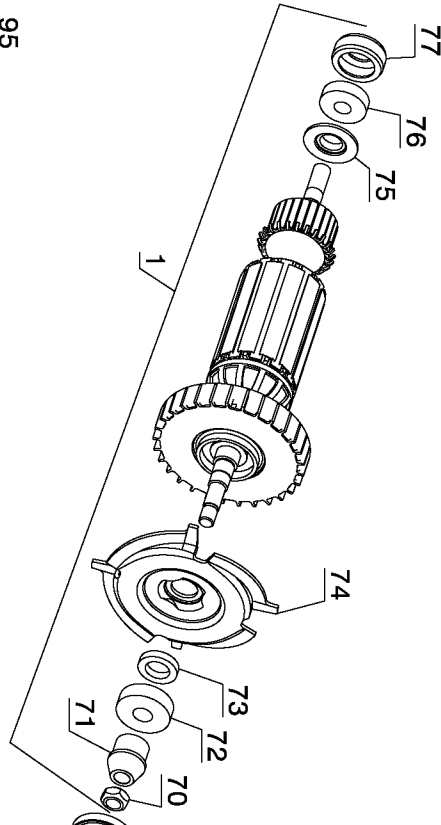

861

836

800

856

846

1

87

95

88

84

19

20

21

3

81

83

85

86

92

93

96

98

99

100