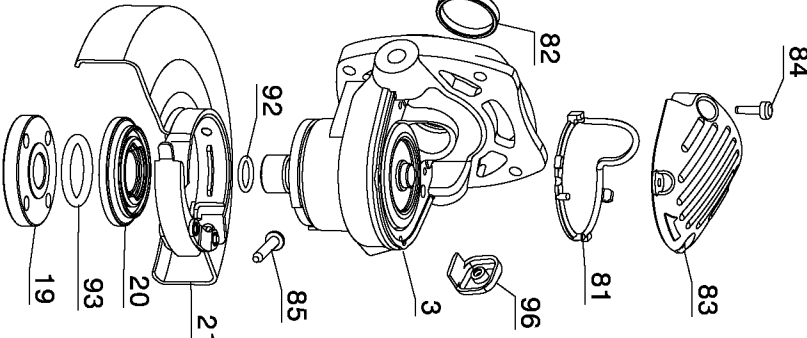

88

84

19

20

21

3

81

83

## Parts List for D28402K Type 1

Item Number	Part Number	Description	Qty Required
1	623584-12S	ARMATURE ASSY.	1
2	623571-00	FIELD CASE	1
3	N012328SV	GEAR CASE ASSY	1
3	659967-00	GEAR	1
4	330065-31	SCREW	9
5	648743-00	ARM	2
6	623592-00	FELT SEAL	4
8	650916-01	BRUSH	2
9	623589-00	BRUSH SPRING	2
10	623591-00	CAP	2
11	593685-00	SCREW	2
12	623576-00	HANDLE ASSY.	1
13	945614-02	SWITCH	1
14	N055787	SEPARATOR	1
15	623619-00S	PADDLE ASSY.	1
16	626006-00	CORD CLAMP	1
17	330019-03	SCREW	2
18	330005-01	PROTECTOR,CORD	1
19	636226-00	NUT	1
20	633257-00SV	BACKING FLANGE	1
21	397661-01	GUARD	1
22	625415-00	PLUG	1
22	625323-00	LOCK-ON BUTTON	1
23	562210-00	SPRING	1
24	330072-98	CORD/8FT/18-2SJ	1
26	623593-00	TERMINAL	2
28	629107-00	NAMEPLATE	1

## Parts List for D28402K Type 1

Item Number	Part Number	Description	Qty Required
29	628885-00	ID LABEL	1
30	626891-00	WARNING LABEL	1
70	604484-00	NUT	1
71	623564-00	PINION	1
72	330003-60	BEARING	1
73	623617-00	FELT SEAL	1
74	623580-00	BRG. RETAINER	1
75	623613-00	SLINGER	1
76	605040-02	BALL BEARING	1
77	641823-00	BEARING CUP	1
78	621220-02	FIELD	1
79	623572-00	FAN BAFFLE	1
80	330065-25	SCREW	4
81	623618-00	GASKET	1
82	611492-00	SLEEVE,RUBBER	1
83	623562-00	GEAR CASE COVER	1
84	385676-01	SCREW	4
85	631609-02	SCREW	1
86	444262-00	TERMINAL	2
87	401680-00	WRENCH	1
88	614796-00	SIDE HANDLE	1
92	633044-00	O-RING	1
93	633043-00	O-RING	1
96	623570-00	SPINDLE LOCK BUTTON	1
800	583534-00	GREASE	1
800	30301914-01	GREASE	1
800	429954-00	GREASE, 7LBS	1

## Parts List for D28402K Type 1

Item Number	Part Number	Description	Qty Required
800	429954-01	GREASE,1 LB.	1
836	233804-36	TORX DRIVER	1
846	5140030-98	SHIM	1
846	625415-00	PLUG	1
856	643772-00	GUARD	1
856	DW4514	4-1/2X1/4 METL	1
861	651196-00	KITBOX	1