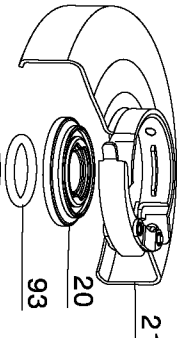

88

84

19

20

21

3

81

83

## Parts List for D28402K Type 1

Item Number	Part Number	Description	Qty Required
1	623584-12S	ARMATURE ASSY.	1
2	623571-00	FIELD CASE	1
3	N012328SV	GEAR CASE ASSY	1
3	659967-00	GEAR	1
4	330065-31	SCREW	9
5	648743-00	ARM	2
6	623592-00	FELT SEAL	4
8	650916-01	BRUSH	2
9	623589-00	BRUSH SPRING	2
10	623591-00	CAP	2
11	593685-00	SCREW	2
12	623576-00	HANDLE ASSY.	1
13	945614-02	SWITCH	1
14	N055787	SEPARATOR	1
15	623619-00S	PADDLE ASSY.	1
16	626006-00	CORD CLAMP	1
17	330019-03	SCREW	2
18	330005-01	PROTECTOR,CORD	1
19	636226-00	NUT	1
20	633257-00SV	BACKING FLANGE	1
21	397661-01	GUARD	1
22	625415-00	PLUG	1
22	625323-00	LOCK-ON BUTTON	1
23	562210-00	SPRING	1
24	330072-98	CORD/8FT/18-2SJ	1
26	623593-00	TERMINAL	2
28	629107-00	NAMEPLATE	1

## Parts List for D28402K Type 1

Item Number	Part Number	Description	Qty Required
29	628885-00	ID LABEL	1
30	626891-00	WARNING LABEL	1
70	604484-00	NUT	1
71	623564-00	PINION	1
72	330003-60	BEARING	1
73	623617-00	FELT SEAL	1
74	623580-00	BRG. RETAINER	1
75	623613-00	SLINGER	1
76	605040-02	BALL BEARING	1
77	641823-00	BEARING CUP	1
78	621220-02	FIELD	1
79	623572-00	FAN BAFFLE	1
80	330065-25	SCREW	4
81	623618-00	GASKET	1
82	611492-00	SLEEVE,RUBBER	1
83	623562-00	GEAR CASE COVER	1
84	385676-01	SCREW	4
85	631609-02	SCREW	1
86	444262-00	TERMINAL	2
87	401680-00	WRENCH	1
88	614796-00	SIDE HANDLE	1
92	633044-00	O-RING	1
93	633043-00	O-RING	1
96	623570-00	SPINDLE LOCK BUTTON	1
800	583534-00	GREASE	1
800	30301914-01	GREASE	1
800	429954-00	GREASE, 7LBS	1

## Parts List for D28402K Type 1

Item Number	Part Number	Description	Qty Required
800	429954-01	GREASE,1 LB.	1
836	233804-36	TORX DRIVER	1
846	5140030-98	SHIM	1
846	625415-00	PLUG	1
856	643772-00	GUARD	1
856	DW4514	4-1/2X1/4 METL	1
861	651196-00	KITBOX	1