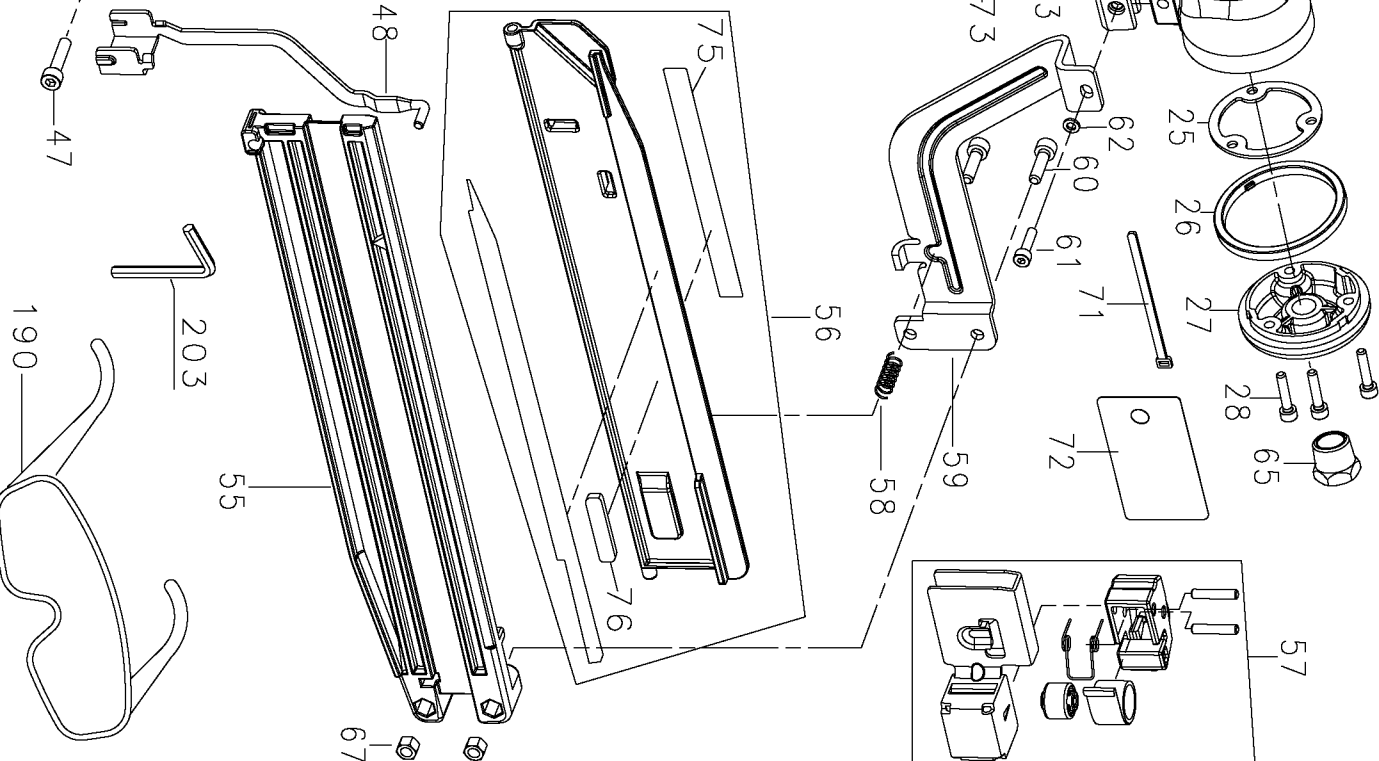

846

800

190

203

55

67

Parts List for D51430 Type 1

Item Number	Part Number	Description	Qty Required
1	98119-16	SCREW, M4X16	1
2	623226-00	BUSHING	1
3	614994-00	O-RING	1
4	608181-00	SCREW&LOCKWASH	4
5	614985-00	DEFLECTOR	1
6	638763-00	CAP	1
7	395376-00	GASKET	1
8	640886-00	BUMPER	1
9	395379-00	SPRING	1
10	398163-00	O-RING	1
11	609019-00	O-RING	1
12	395378-00	VALVE	1
13	395380-00	SEAL	1
14	395381-00	HOLD DOWN	1
15	398166-00	O-RING	1
16	398167-00	O-RING	1
17	395416-00	BULKHEAD	1
18	622865-00	O-RING	1
19	641093-00	PISTON DRIVER ASSY.	1
20	398165-00	O-RING	1
21	623227-00	CYLINDER	1
22	395426-00	BUMPER	1
23	622867-00	PLATE	1
24	000000-00	No Longer Available	1
25	395430-00	GASKET	1
26	614967-00	SPACER	1
27	622051-00	END CAP	1

COPYRIGHT© 2005. All Rights Reserved.

Parts list, pricing, and availability subject to change. Please visit www.dewaltservicenet.com for current parts information.

Parts List for D51430 Type 1

Item Number	Part Number	Description	Qty Required
28	608178-00	SCREW	3
29	390746-00	TRIGGER	1
30	390748-00	O-RING	1
31	647956-00	TRIGGER VALVE ASSY.	1
32	639886-00	O-RING	1
33	390745-00	O-RING	1
34	390154-00	O-RING	1
35	391790-00	PILOT VALVE	1
36	603414-00	SPRING	1
37	623641-00	TRIGG. VAL. STEM ASY	1
38	641011-00	CAP	1
39	641011-00	CAP	1
40	398219-00	TRIGGER ASSY.	1
41	603415-00	TRIGGER ASSY.	1
42	330036-19	ROLL PIN	1
43	330036-20	ROLL PIN	1
44	000000-00	No Longer Available	1
45	395091-00	PIN	2
46	391814-00	GROMMET	2
47	623651-00	HEX. SOC. HD. BOLT	1
48	000000-00	No Longer Available	1
49	608175-00	SCREW	2
50	623276-00	LATCH ASSY.	1
51	623273-00	DOOR	1
52	623643-01	NOSEPIECE ASSY.	1
53	330036-02	PIN,SPRING	2
54	623271-00	DOOR	1