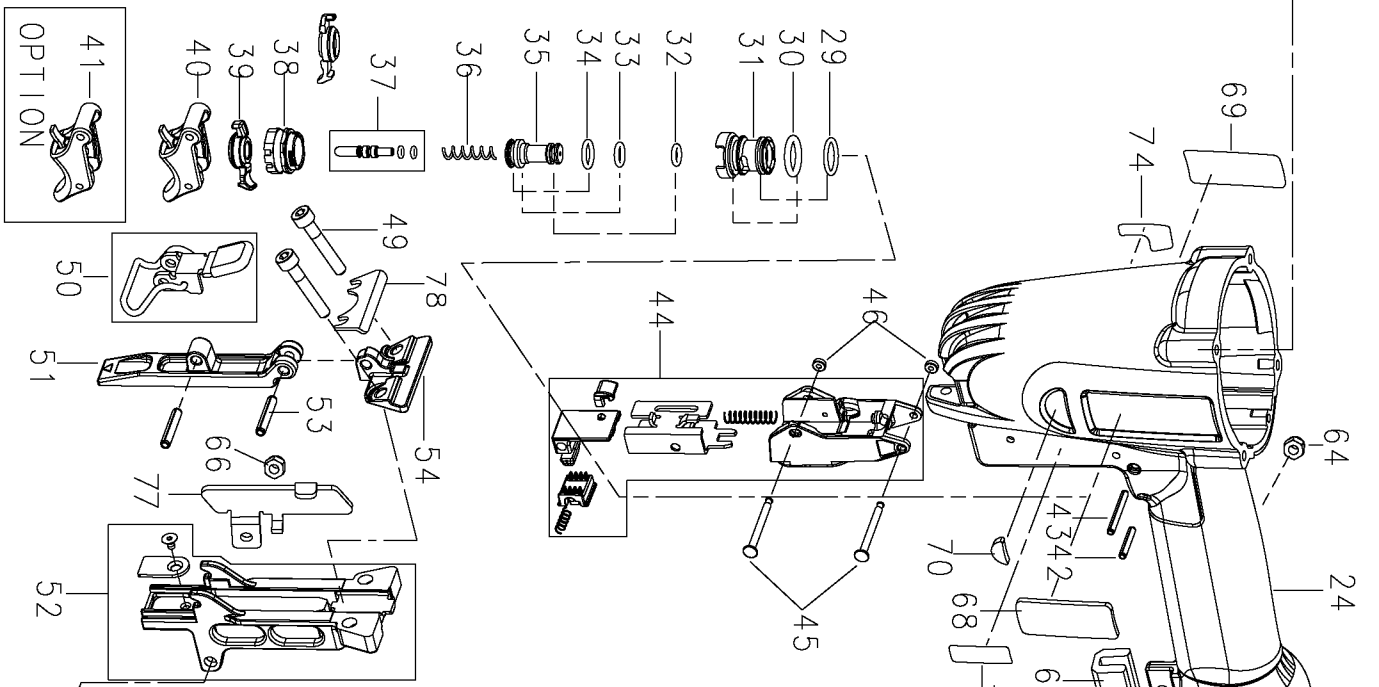

846

800

190

203

55

67

Parts List for D51430 Type 1

Item Number	Part Number	Description	Qty Required
1	98119-16	SCREW, M4X16	1
2	623226-00	BUSHING	1
3	614994-00	O-RING	1
4	608181-00	SCREW&LOCKWASH	4
5	614985-00	DEFLECTOR	1
6	638763-00	CAP	1
7	395376-00	GASKET	1
8	640886-00	BUMPER	1
9	395379-00	SPRING	1
10	398163-00	O-RING	1
11	609019-00	O-RING	1
12	395378-00	VALVE	1
13	395380-00	SEAL	1
14	395381-00	HOLD DOWN	1
15	398166-00	O-RING	1
16	398167-00	O-RING	1
17	395416-00	BULKHEAD	1
18	622865-00	O-RING	1
19	641093-00	PISTON DRIVER ASSY.	1
20	398165-00	O-RING	1
21	623227-00	CYLINDER	1
22	395426-00	BUMPER	1
23	622867-00	PLATE	1
24	000000-00	No Longer Available	1
25	395430-00	GASKET	1
26	614967-00	SPACER	1
27	622051-00	END CAP	1

COPYRIGHT© 2005. All Rights Reserved.

Parts list, pricing, and availability subject to change. Please visit www.dewaltservicenet.com for current parts information.

Parts List for D51430 Type 1

Item Number	Part Number	Description	Qty Required
28	608178-00	SCREW	3
29	390746-00	TRIGGER	1
30	390748-00	O-RING	1
31	647956-00	TRIGGER VALVE ASSY.	1
32	639886-00	O-RING	1
33	390745-00	O-RING	1
34	390154-00	O-RING	1
35	391790-00	PILOT VALVE	1
36	603414-00	SPRING	1
37	623641-00	TRIGG. VAL. STEM ASY	1
38	641011-00	CAP	1
39	641011-00	CAP	1
40	398219-00	TRIGGER ASSY.	1
41	603415-00	TRIGGER ASSY.	1
42	330036-19	ROLL PIN	1
43	330036-20	ROLL PIN	1
44	000000-00	No Longer Available	1
45	395091-00	PIN	2
46	391814-00	GROMMET	2
47	623651-00	HEX. SOC. HD. BOLT	1
48	000000-00	No Longer Available	1
49	608175-00	SCREW	2
50	623276-00	LATCH ASSY.	1
51	623273-00	DOOR	1
52	623643-01	NOSEPIECE ASSY.	1
53	330036-02	PIN,SPRING	2
54	623271-00	DOOR	1