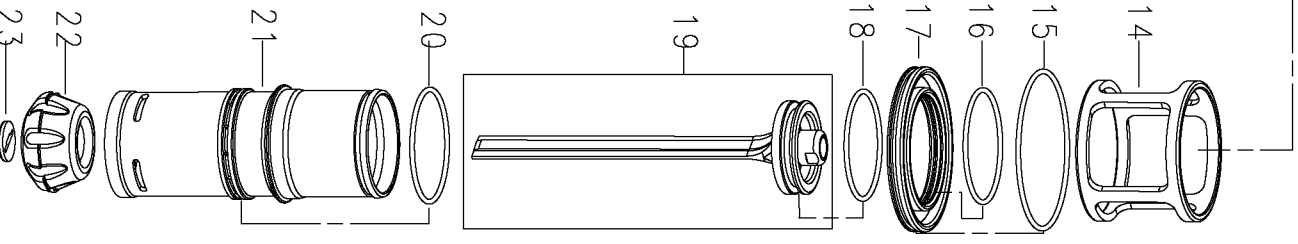

846

800

190

203

55

67

Parts List for D51430 Type 1

Item Number	Part Number	Description	Qty Required
1	98119-16	SCREW, M4X16	1
2	623226-00	BUSHING	1
3	614994-00	O-RING	1
4	608181-00	SCREW&LOCKWASH	4
5	614985-00	DEFLECTOR	1
6	638763-00	CAP	1
7	395376-00	GASKET	1
8	640886-00	BUMPER	1
9	395379-00	SPRING	1
10	398163-00	O-RING	1
11	609019-00	O-RING	1
12	395378-00	VALVE	1
13	395380-00	SEAL	1
14	395381-00	HOLD DOWN	1
15	398166-00	O-RING	1
16	398167-00	O-RING	1
17	395416-00	BULKHEAD	1
18	622865-00	O-RING	1
19	641093-00	PISTON DRIVER ASSY.	1
20	398165-00	O-RING	1
21	623227-00	CYLINDER	1
22	395426-00	BUMPER	1
23	622867-00	PLATE	1
24	000000-00	No Longer Available	1
25	395430-00	GASKET	1
26	614967-00	SPACER	1
27	622051-00	END CAP	1

COPYRIGHT© 2005. All Rights Reserved.

Parts list, pricing, and availability subject to change. Please visit www.dewaltservicenet.com for current parts information.

Parts List for D51430 Type 1

Item Number	Part Number	Description	Qty Required
28	608178-00	SCREW	3
29	390746-00	TRIGGER	1
30	390748-00	O-RING	1
31	647956-00	TRIGGER VALVE ASSY.	1
32	639886-00	O-RING	1
33	390745-00	O-RING	1
34	390154-00	O-RING	1
35	391790-00	PILOT VALVE	1
36	603414-00	SPRING	1
37	623641-00	TRIGG. VAL. STEM ASY	1
38	641011-00	CAP	1
39	641011-00	CAP	1
40	398219-00	TRIGGER ASSY.	1
41	603415-00	TRIGGER ASSY.	1
42	330036-19	ROLL PIN	1
43	330036-20	ROLL PIN	1
44	000000-00	No Longer Available	1
45	395091-00	PIN	2
46	391814-00	GROMMET	2
47	623651-00	HEX. SOC. HD. BOLT	1
48	000000-00	No Longer Available	1
49	608175-00	SCREW	2
50	623276-00	LATCH ASSY.	1
51	623273-00	DOOR	1
52	623643-01	NOSEPIECE ASSY.	1
53	330036-02	PIN,SPRING	2
54	623271-00	DOOR	1