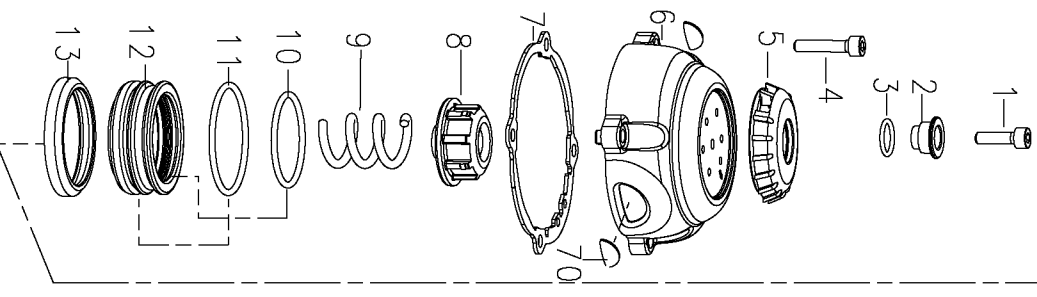

846

800

190

203

55

67

Parts List for D51430 Type 1

Item Number	Part Number	Description	Qty Required
1	98119-16	SCREW, M4X16	1
2	623226-00	BUSHING	1
3	614994-00	O-RING	1
4	608181-00	SCREW&LOCKWASH	4
5	614985-00	DEFLECTOR	1
6	638763-00	CAP	1
7	395376-00	GASKET	1
8	640886-00	BUMPER	1
9	395379-00	SPRING	1
10	398163-00	O-RING	1
11	609019-00	O-RING	1
12	395378-00	VALVE	1
13	395380-00	SEAL	1
14	395381-00	HOLD DOWN	1
15	398166-00	O-RING	1
16	398167-00	O-RING	1
17	395416-00	BULKHEAD	1
18	622865-00	O-RING	1
19	641093-00	PISTON DRIVER ASSY.	1
20	398165-00	O-RING	1
21	623227-00	CYLINDER	1
22	395426-00	BUMPER	1
23	622867-00	PLATE	1
24	000000-00	No Longer Available	1
25	395430-00	GASKET	1
26	614967-00	SPACER	1
27	622051-00	END CAP	1

COPYRIGHT© 2005. All Rights Reserved.

Parts list, pricing, and availability subject to change. Please visit www.dewaltservicenet.com for current parts information.

Parts List for D51430 Type 1

Item Number	Part Number	Description	Qty Required
28	608178-00	SCREW	3
29	390746-00	TRIGGER	1
30	390748-00	O-RING	1
31	647956-00	TRIGGER VALVE ASSY.	1
32	639886-00	O-RING	1
33	390745-00	O-RING	1
34	390154-00	O-RING	1
35	391790-00	PILOT VALVE	1
36	603414-00	SPRING	1
37	623641-00	TRIGG. VAL. STEM ASY	1
38	641011-00	CAP	1
39	641011-00	CAP	1
40	398219-00	TRIGGER ASSY.	1
41	603415-00	TRIGGER ASSY.	1
42	330036-19	ROLL PIN	1
43	330036-20	ROLL PIN	1
44	000000-00	No Longer Available	1
45	395091-00	PIN	2
46	391814-00	GROMMET	2
47	623651-00	HEX. SOC. HD. BOLT	1
48	000000-00	No Longer Available	1
49	608175-00	SCREW	2
50	623276-00	LATCH ASSY.	1
51	623273-00	DOOR	1
52	623643-01	NOSEPIECE ASSY.	1
53	330036-02	PIN,SPRING	2
54	623271-00	DOOR	1