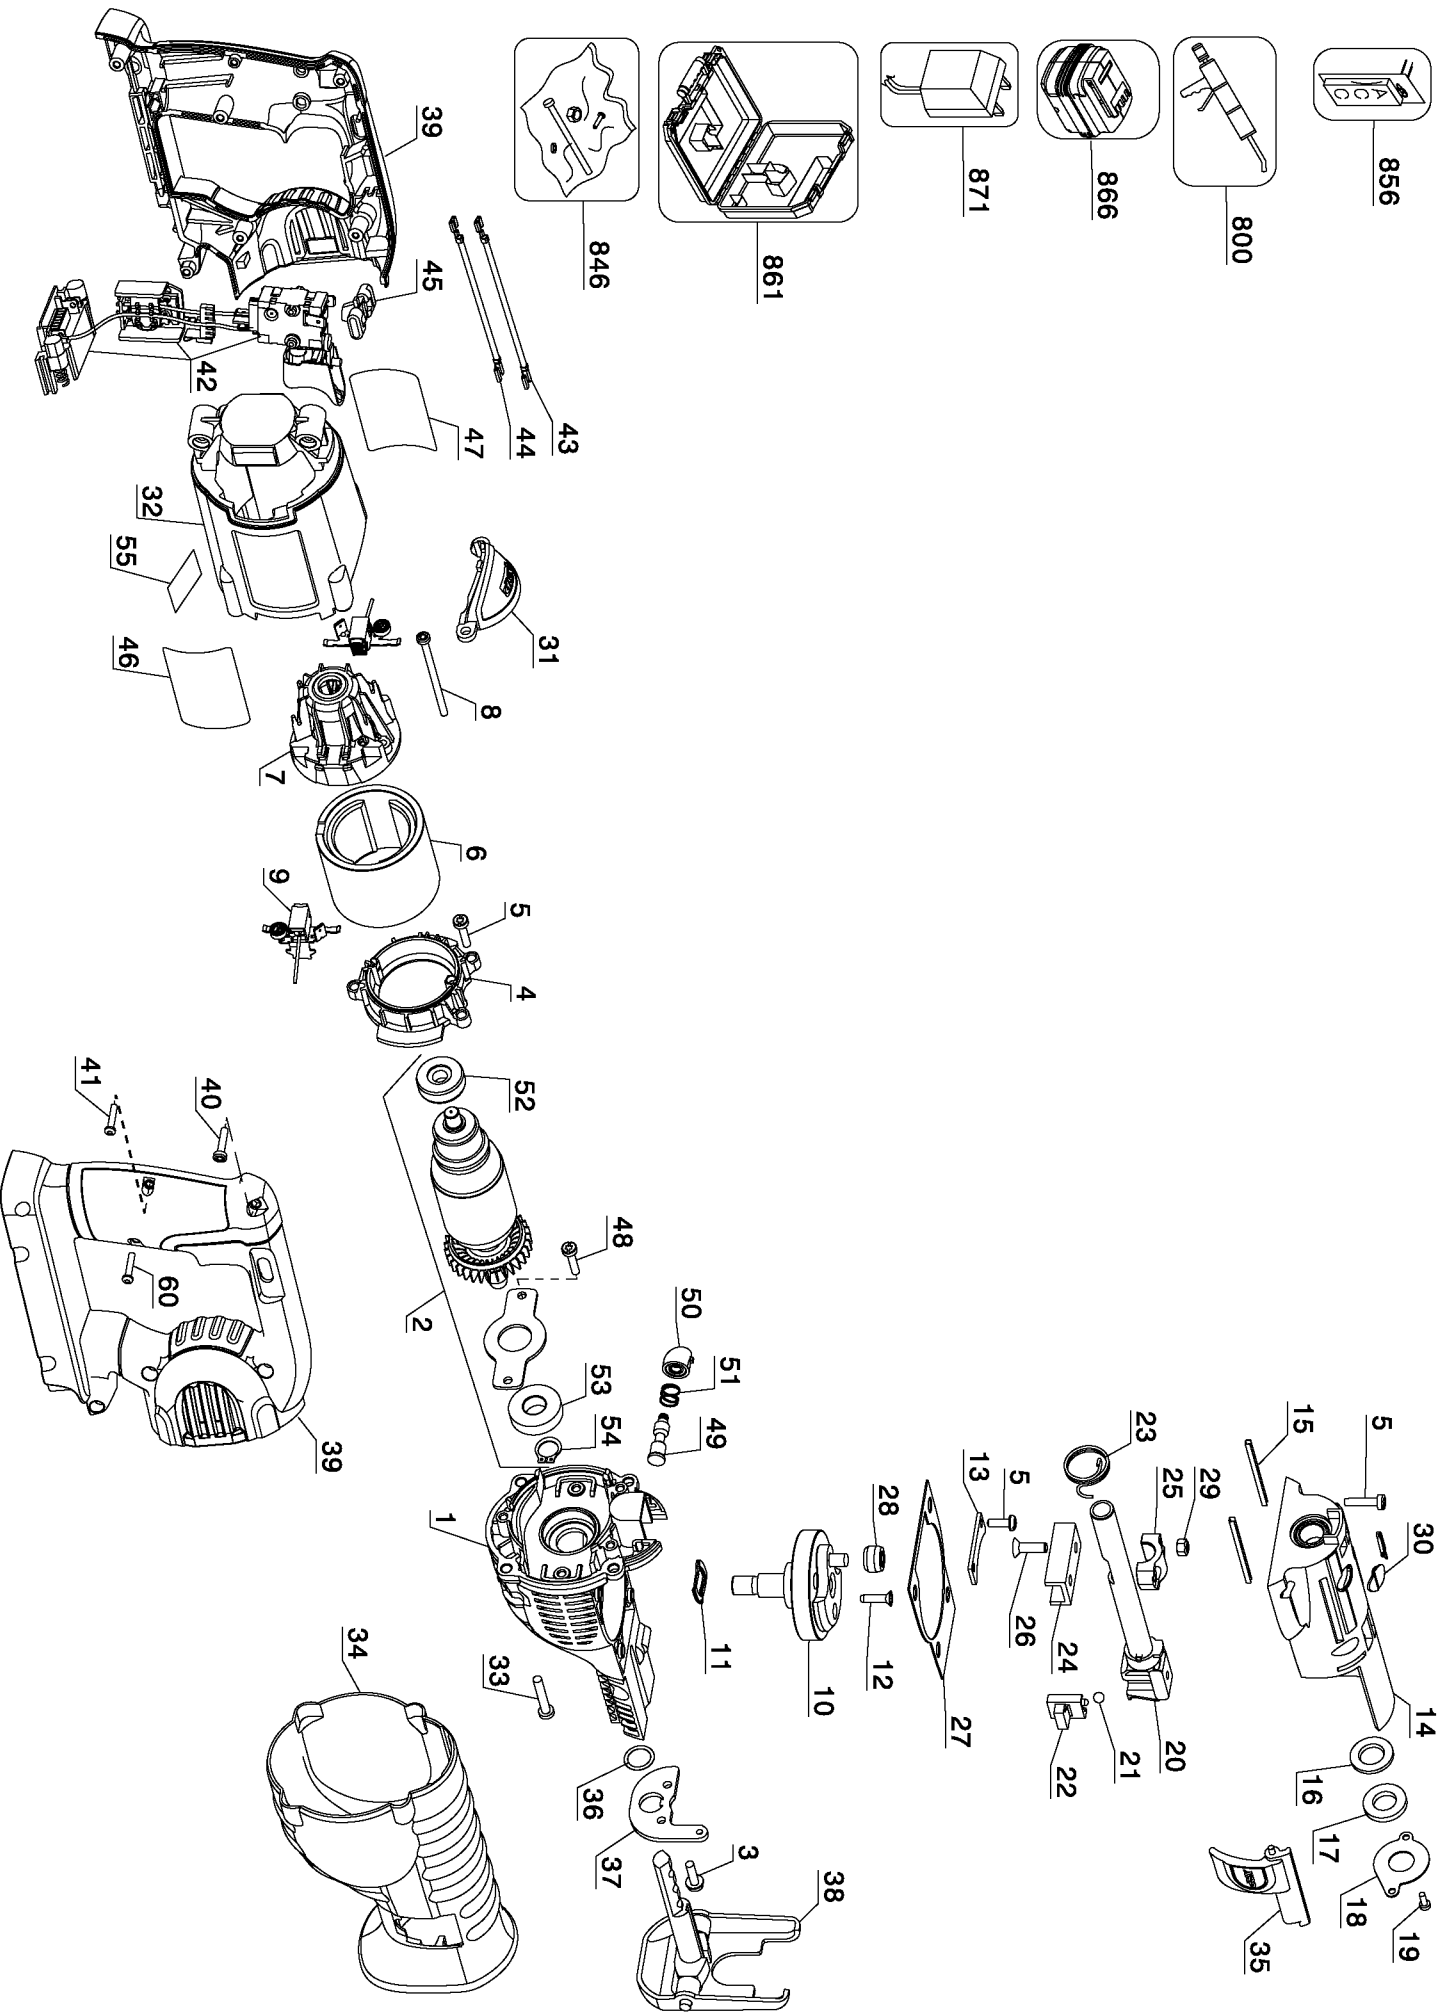

## Parts List for DC305K Type 1

Item Number	Part Number	Description	Qty Required
1	613138-00SV	GEAR CASE ASSY.	1
2	629923-00SV	ARMATURE&BRGS.	1
3	142940-00	SCREW	2
4	613137-00	FAN BAFFLE	1
5	613619-00	SCREW,THD.FORM	9
6	611202-00SV	MAGNET RING	1
7	N171820	BEARING SUPPORT	1
8	330019-25	SCREW,THD.FORM	2
9	610126-00	BRUSH BOX	2
10	615940-00SV	GEAR & SPINDLE	1
11	619618-00	WAVY WASHER	1
12	622484-00	FLAT HD SCREW	3
13	621173-00	SUPPORT PLATE	1
14	N027851SV	GEARCASE COVER	1
15	621979-00	WEAR STRIP	2
16	618733-00	SHAFT SEAL	1
17	618477-00	FELT SEAL	1
18	N020720	SEAL PLATE	1
19	330045-43	SCREW,TAPTITE	1
20	N026647	SHAFT SERVICE KIT	1
21	000903-00	BALL	1
22	622647-00	SLIDER	1
23	622659-00	TORSION SPRING	1
24	N026647	SHAFT SERVICE KIT	1
25	617000-00	SADDLE	1
26	622486-00	FLAT HD SCREW	2
27	N063272	GASKET	1

## Parts List for DC305K Type 1

Item Number	Part Number	Description	Qty Required
28	N021857	BEARING	1
29	622485-00	LOCKNUT	2
30	621927-00	COVER	2
31	630958-00	INSERT	1
32	629919-00	MOTOR HOUSING	1
33	330019-45	SCREW	4
34	N084697	BOOT	1
35	631014-00SV	LEVER ASSEMBLY	1
36	50049-00	O RING	1
37	617008-00	BRACKET	1
38	623511-01	SHOE ASSEMBLY	1
39	648208-00	CLAMSHELL SET	1
40	330019-04	SCREW,PLASTITE	5
41	682211-00	SCREW,TORX	1
42	628930-01SV	SWITCH ASSY	1
43	634813-00	LEADWIRE ASSY.	1
44	700000-00	FUSE HOLDER ASSY	1
45	630830-00	LOCK-OFF BUTTON	1
46	632248-00	IDENT. LABEL	1
47	646004-00	NAMEPLATE	1
48	330045-45	SCREW	2
49	615983-00	LOCK PIN	1
50	617733-00	CAP	1
51	618427-00	SPRING	1
52	391032-00	BEARING & BOOT	1
53	330003-64	BALL BEARING	1
54	696060-00	SNAP RING	1

## Parts List for DC305K Type 1

Item Number	Part Number	Description	Qty Required
55	646547-00	WARNING LABEL	1
60	330019-03	SCREW	1
800	286436-00	GREASE	1
846	649186-00	SERVICE KIT	1
856	628977-00	BLADE PACK	1
861	648633-00	KITBOX	1
866	DC9360	BATTERY PACK	1
871	DC9000	CHARGER	1