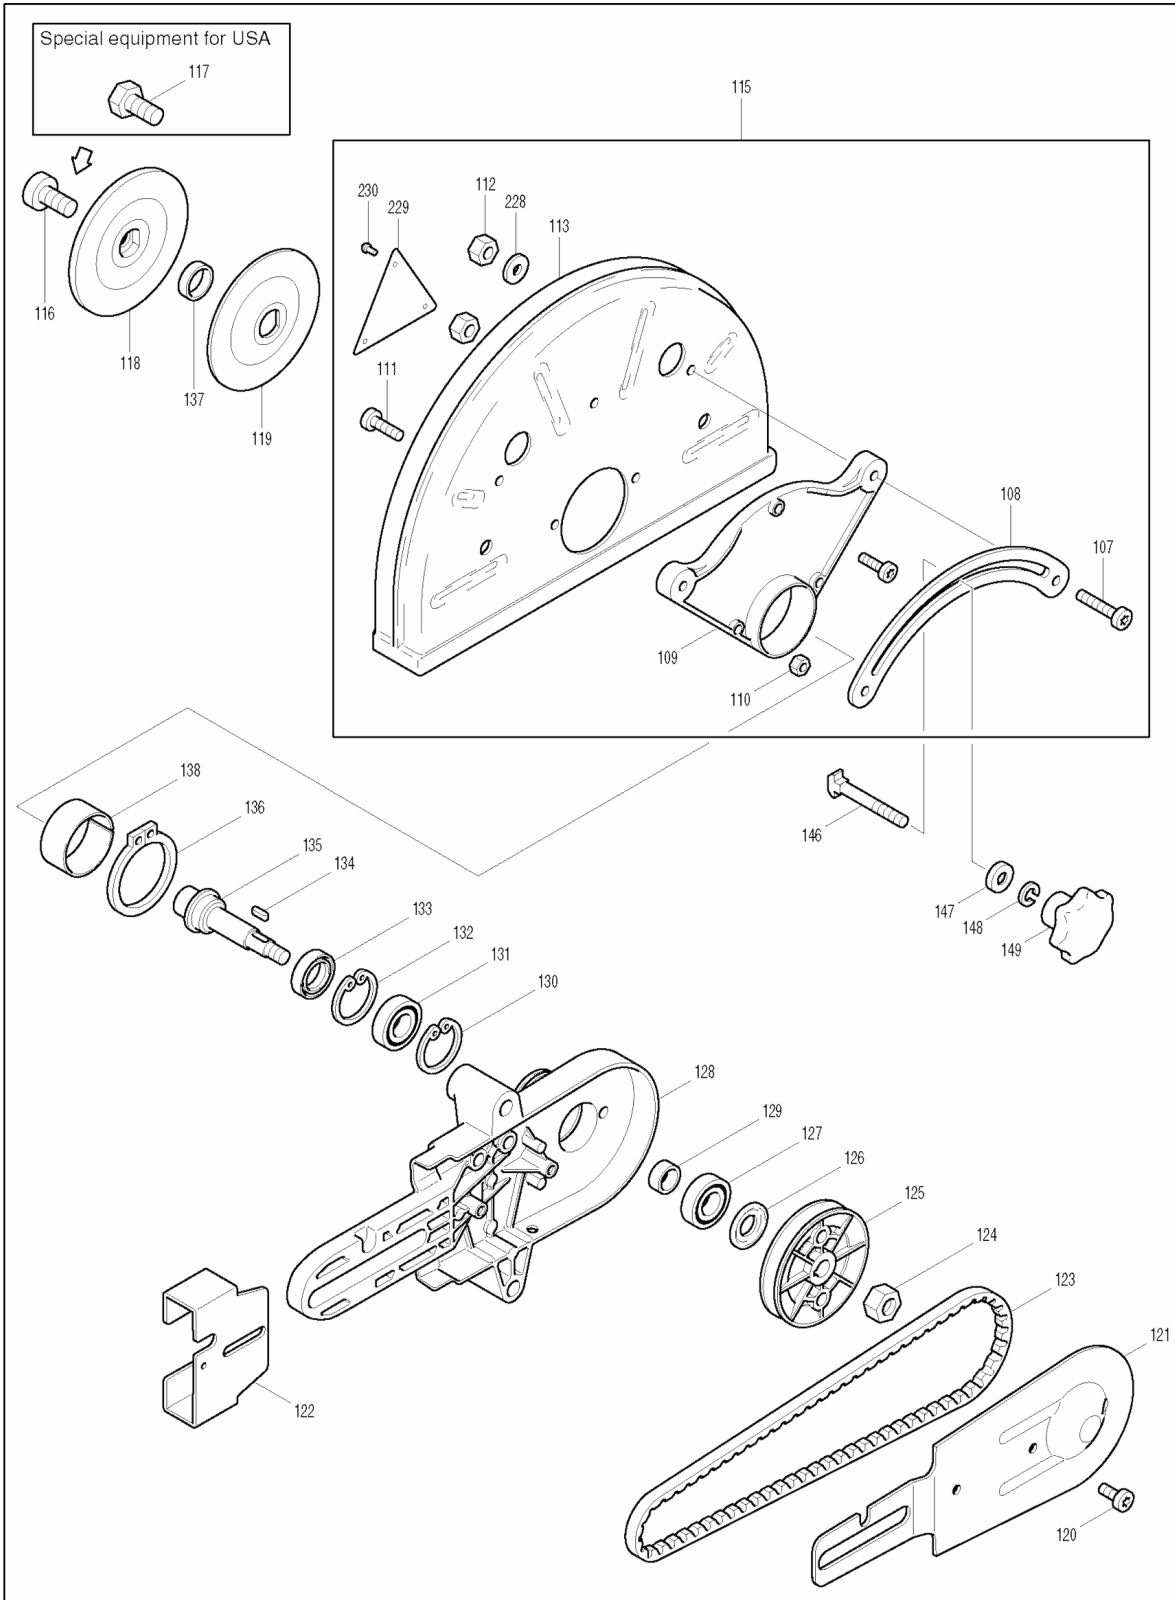

176

Parts Breakdown

DPC7001

Products with multiple versions are listed in subsiding order with the newest version on top not indented

<u>Fig #</u>	<u>Part ID</u>	<u>Part Name</u>	<u>Quantity</u>
1	123130250	CYLINDER & PISTON,CPL, DPC7001	1
2	122132100	PISTON, DPC7000	1
3	123132020	PISTON RING, DPC7000	2
4	031132020	PISTON PIN, DPC9500,T1	1
5	119132060	SPRING RING, DCS6000I21	2
6	965521023	GASKET, DPC7000	1
7	962210015	NEEDLE CAGE, DCS6000I21	1
8	960102179	BALL BEARING 6203C4, DCS9000	2
9	133120301	CRANKSHAFT, DPC7000	1
10	939630370	KEY, DPC7000	1
11	957605112	SHORT C.SWITCH ASSY, DCS431	1
12	908005305	TORX SCREW 5X30, DCS340	1
14	962900054	RADIAL RING, DPC7000	1
16	908006205	F.H.SCREW, DCS460	4
17	031111630	CRANKCASE, MAG.SIDE, DPC7001	1
18	965551051	F.H. SCREW M6X70,DPC7000	1
19	926206000	SPRING WASHER 6, DCS6800I	1
20	123213010	SQ.NUT W/PIVOT, DPC7000	1
21	924306400	DISC, DCS6000I21	1
22	922606000	HEX NUT M6, DCS6000I21	1
23	905810354	GUDGEON M10X35, DPC7000	2
24	031111650	CRANKCASE, DPC9500	1
25	936430160	SPIRAL PIN 3X16, DCS460	1
26	965518013	GASKET, DPC7000	1
27	965401011	RUBBER BUSH, DCS340	1
28	031150730	CHOKE SHAFT, DPC9500	1
30	962900051	RADIAL RING, DPC7000	1
31	123310011	TUBULAR HANDLE, DPC7001	1
32	144310072	STRENGTH.PIECE, DPC7000	1
33	908006205	F.H.SCREW, DCS460	2
34	122310051	STRENGTH.PIECE, DPC7000	1
35	119117300	GRIP ASSY, DPC7000	1
36	965451750	BUTTON, DCS6000I21	1
37	965551160	PRESSURE SPRING, DCS6000I21	1
38	965551150	STOP PIN, DCS6000I21	1
39	119117030	CATCH LEVER, DCS6800I	1
40	935940240	CYL.PIN 4M 6X24, DCS6000I21	1
41	119117052	SPRING, DCS6800I	1
42	119117041	SPRING, DCS6000I21	1
43	935950400	CYL.PIN 5M 6X40, DCS6000I21	1
44	119117021	THROTTLE LEVER, DPC7000	1
45	920205000	HEX NUT M5, DCS340	2
46	908005305	TORX SCREW 5X30, DCS340	2
47	122117054	THROTTLE LINKAGE, DPC7000	1
48	963232045	PACKING RING 32X4.5, DCS431	1
49	965451900	FUEL TANK PLUG, DCS430-T1	1
50	963232045	PACKING RING 32X4.5, DCS431	1
53	965402360	RUBBER BUFFER, DPC7000	2
54	965452490	TUBE HOSE	1
55	965451191	AIR VALVE CPL.,DPC7000	1
56	965452480	FUEL LINE, DPC9500	1
57	965451560	STOPPER, DPC7000	1
58	965451710	STOPPER, DPC7000	1
59	123114600	TANK CPL.,DPC7000	1
60	965403131	RUBBER BUFFER, DPC7000	5
61	908006105	FILLISTER H. SCREW, DPC9500	5
62	965450200	SUCTION LINE, DCS9500	1
63	963601240	FELT, DCS340	1