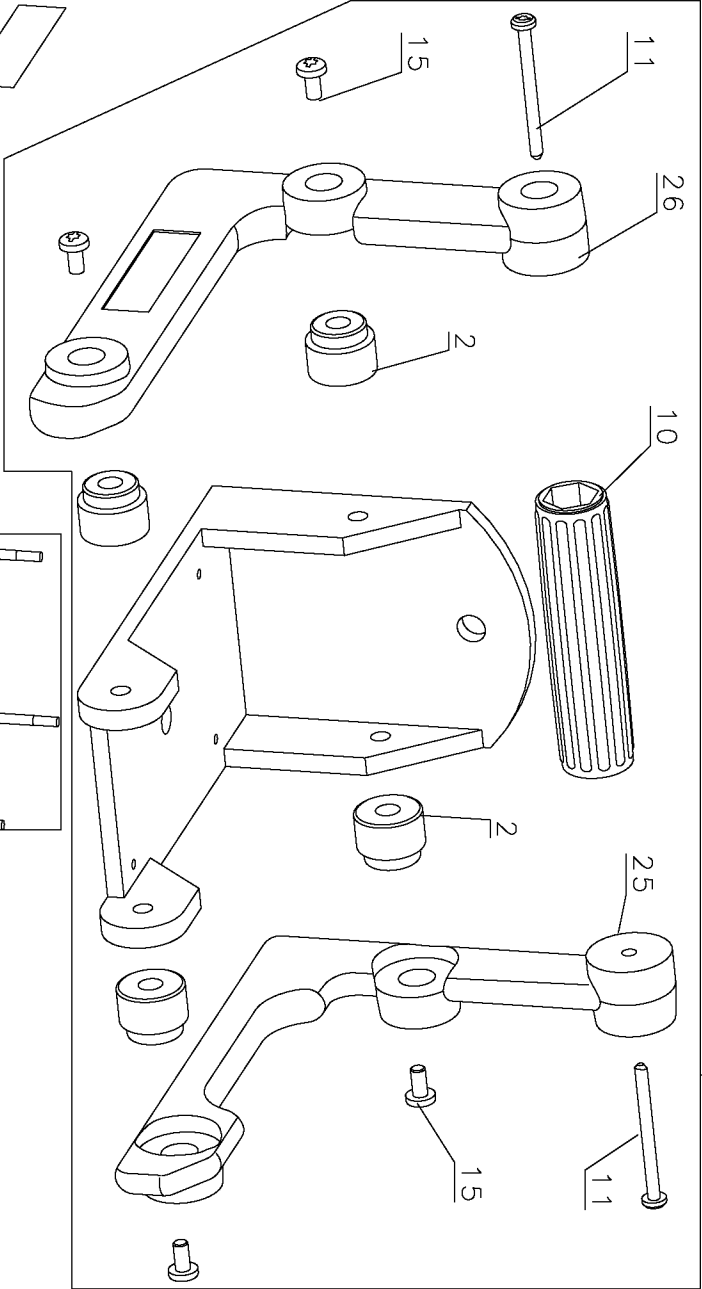

24

41

16

19

27

10

25

11

15

2

26

11

15

4