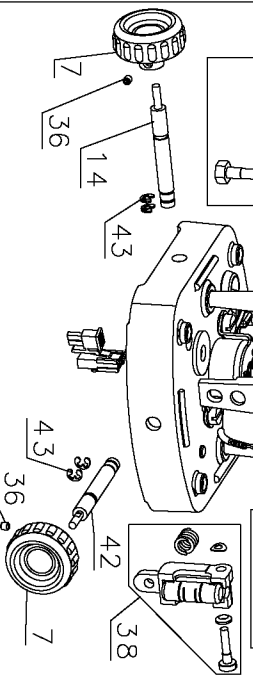

35

14

43

35

42

38

7

36

35

14

43

36

43

42

38

Parts List for DW071K Type 1

Item Number	Part Number	Description	Qty Required
2	200-000130-001	ISOLATOR	4
3	429980-05	WARNING LABEL	1
4	429980-06	ROLLBAR LABEL	1
7	638757-00SV	ADJ. KNOB (Y)	2
10	604660-00	HANDLE	1
11	429980-26	SCREW	2
12	100-000590-001	SCREW	1
13	605608-00	WINDOW FRAME	1
14	593309-00	ADJ. SCREW SHORT	1
15	100-000489-001	SCREW	4
16	605759-00	BATTERY DOOR LABEL	1
17	604749-00	LABEL	1
18	605401-00	LASER CAP	1
19	605610-00	CALIBRATED UNIT & JAMPOT	1
20	605610-00	CALIBRATED UNIT & JAMPOT	1
21	604584-00	JAMPOT	1
22	604711-00	BATTERY DOOR	1
24	606817-00	CONTROL ASSY	1
25	604600-00	ROLL CAGE	1
26	604700-00	ROLL CAGE	1
27	604967-00	LASER FRAME	1
28	604621-00	TIE ROD SCREW	4
35	595499-00S	VIAL REPAIR KIT	1
36	593277-00	SET SCREW	2
38	595612-00	PLUMB VIAL REPL. KIT	1
40	603367-00	GLASSES	1
41	593150-00	KNOB	1

COPYRIGHT© 2005. All Rights Reserved.

Parts list, pricing, and availability subject to change. Please visit www.dewaltservicenet.com for current parts information.

Parts List for DW071K Type 1

Item Number	Part Number	Description	Qty Required
42	593308-00	ADJ. SCREW LONG	1
43	593310-00	RETAINING CLIP	4
856	595553-00	TARGET CARD	1
856	DW0730	LASER TARGET CARD	1
861	611621-00	KIT BOX	1