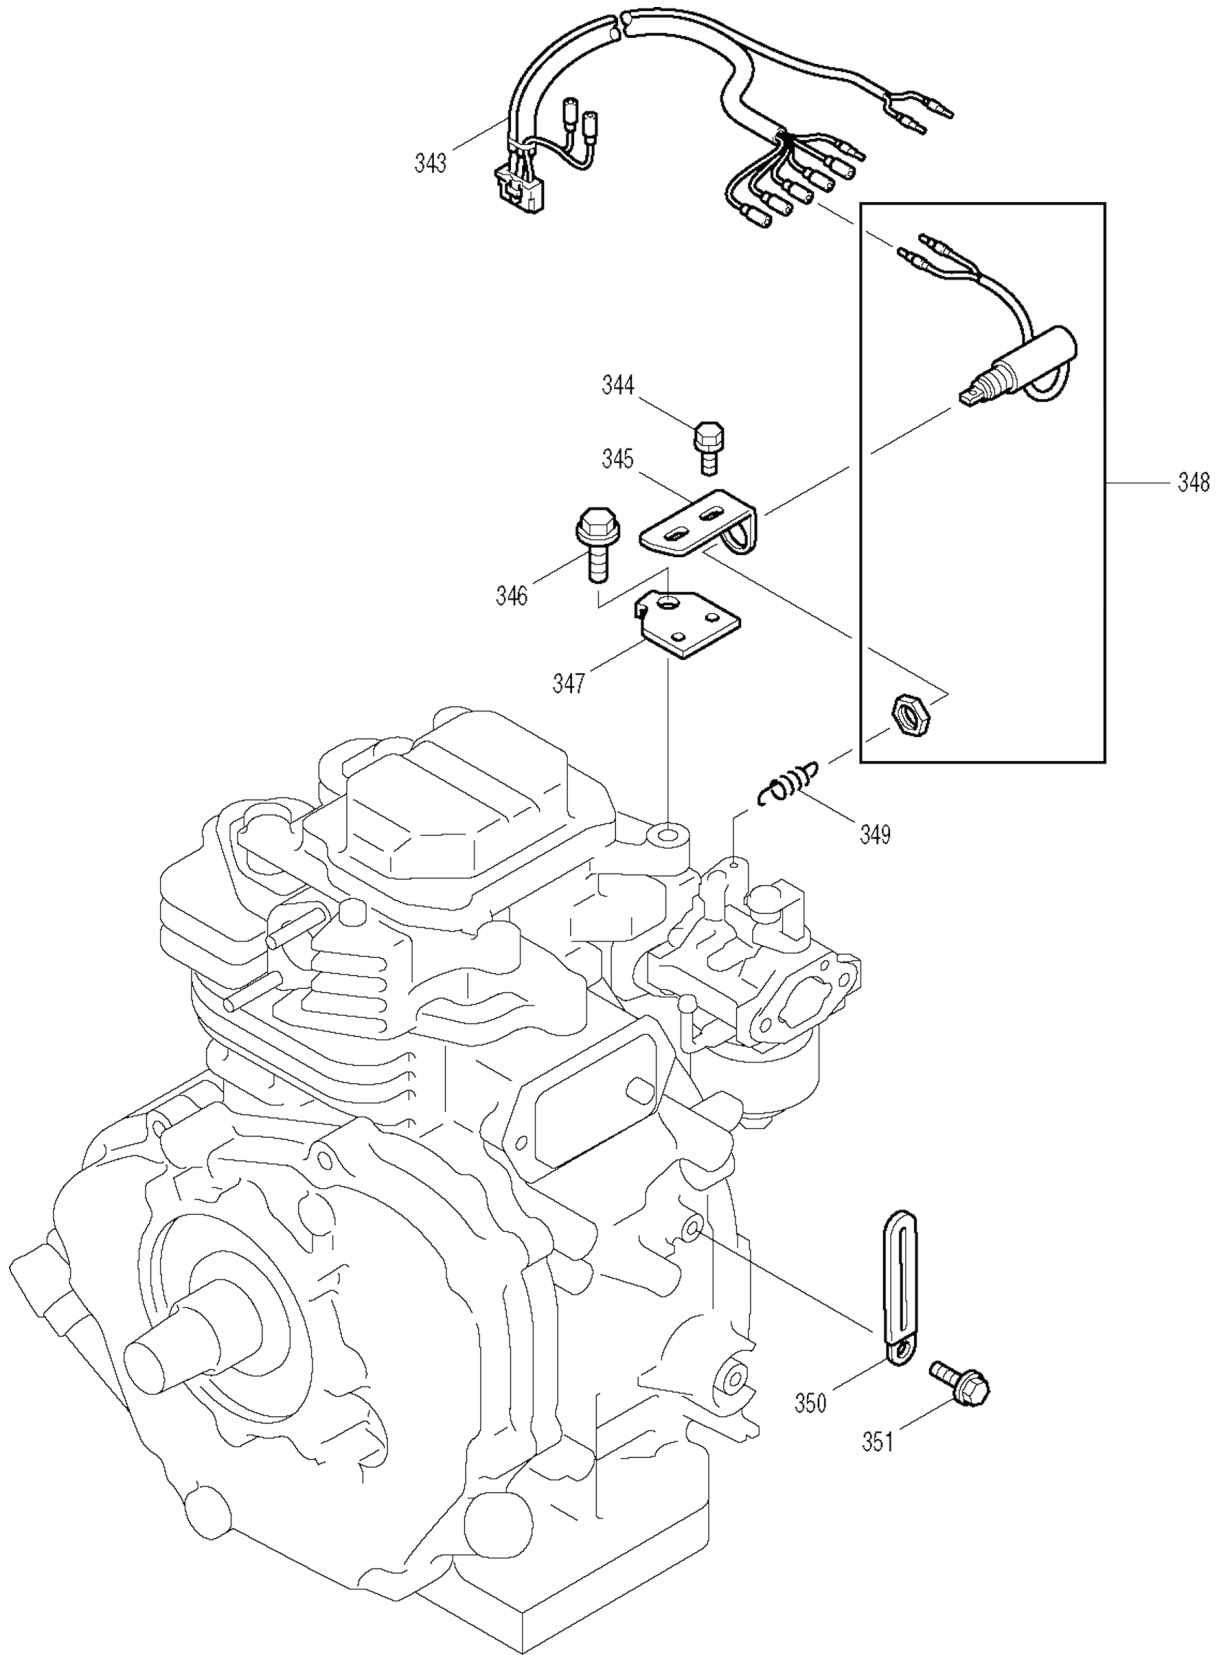

DETAIL "A"

Parts Breakdown

G6100R

Products with multiple versions are listed in subsiding order with the newest version on top not indented

<u>Fig #</u>	<u>Part ID</u>	<u>Part Name</u>	<u>Quantity</u>
1	3545451408	CAP, G6101R	1
2	3545451308	BRUSH COVER, G6101R	1
3	0152050010	TAPPING SCREW, G3511R	2
4	0032008000	SPRING WASHER, G2800R	4
5	31D5102501	COVER BOLT (M8X160MM),G6101R	4
6	0023808000	FLANGE NUT, G6100R	2
7	31D5102201	REAR COVER, G6101R	1
8	31D5102401	CAP, G6101R	1
9	3912900013	BUSHING, G2800R	1
10	31D5102301	STATOR COVER, G6101R	1
11	31D5112101	STATOR CPL., G6101R	1
12	3545411608	FRONT COVER, G6101R	1
13	0011408200	BOLT & WASHER, G2800R	4
14	3905551101	ROTOR CPL., G6101R	1
15	3545820408	B. BEARING, G5711R	1
16	3555800908	THROUGH BOLT, G6101R	1
17	31D6910101	STOPPER PLATE, G6101R	1
18	31D3130101	PIPE FRAME CPL.,G6101R	1
19	3763910001	SCREW & WASHER, G2800R	1
20	3905441601	EARTH CORD, G5710R	1
21	0021904000	NUT, G5710R	1
22	0032004000	SPRING WASHER, G5711R	1
23	0023808000	FLANGE NUT, G6100R	2
25	31C6900103	SPACER, G6101R	2
26	31D3500101	MOUNT, GENERATOR SIDE, G6100R	2
27	31D3500201	MOUNT, ENGINE SIDE, G6100R	2
45	31D4210101	CONTROL BOX CPL., G6101R	1
46	0241150010	GROMMET, G5501R	1
49	0021704000	NUT, G2800R	2
50	0011406160	BOLT & WASHER, G2800R	2
51	3888700201	CIRCUIT BREAKER (10A), G6100R	1
52	3634570108	TERMINAL BOLT(RED), G2800R	1
53	3634570008	TERMINAL BOLT (BLK),G2800R	1
54	3534990308	WASHER, G2800R	1
55	3320005008	SPRING WASHER, G2800R	1
56	3534990208	NUT, G2800R	1
57	3320005008	SPRING WASHER, G2800R	1
58	3534990108	WING NUT, G2800R	1
59	0033005000	LOCK WASHER, G2800R	1
60	3888800103	SCREW (M5), G5711R	1
61	3534580408	DIODE STACK, G2800R	1
62	0150040070	TAPPING SCREW, G2800R	1
63	0011406160	BOLT & WASHER, G2800R	1
66	31104701KU	N/A	1
67	0043506200	SCREW & WASHER,G5711R	2
68	0031004000	WASHER, G6101R	2
69	0043504100	SCREW & WASHER, G2800R	1
71	3895998908	SCREW & WASHER, G5711R	1
72	3804753108	CONDENSER BRACKET, G5711R	2
73	0043504100	SCREW & WASHER, G2800R	1
74	3804753108	CONDENSER BRACKET, G5711R	2
75	3904755308	CONDENSER, G6101R	1
78	31D4400103	SWITCH, G6100R	1
79	31D4310103	CIRCUIT BREAKER (20A),G6101R	1
80	32B4320301	CIRCUIT BREAKER (30A), G6101R	1
	31D4310203	CIRCUIT BREAKER (30A),G6101R	
81	3534572408	AC RECEPTACLE, G3510R	1
82	0021704000	NUT, G2800R	2