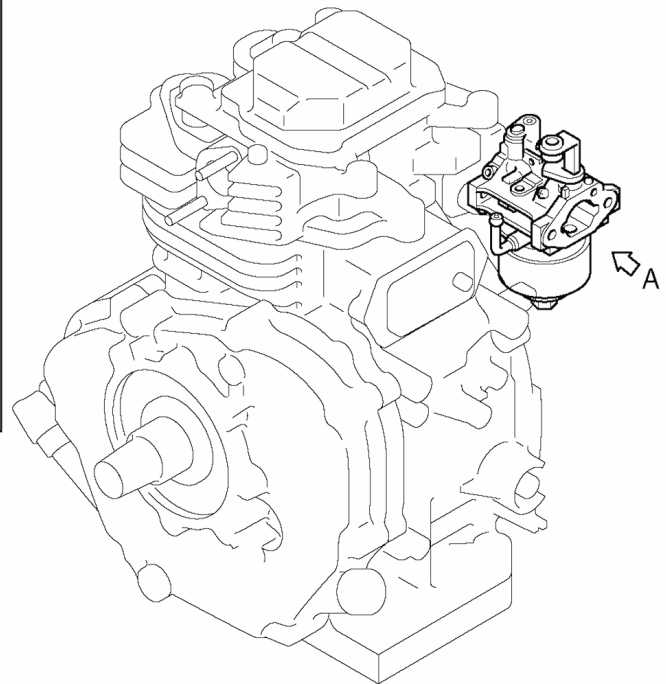

DETAIL "A"

Parts Breakdown

G6100R

Products with multiple versions are listed in subsiding order with the newest version on top not indented

<u>Fig #</u>	<u>Part ID</u>	<u>Part Name</u>	<u>Quantity</u>
1	3545451408	CAP, G6101R	1
2	3545451308	BRUSH COVER, G6101R	1
3	0152050010	TAPPING SCREW, G3511R	2
4	0032008000	SPRING WASHER, G2800R	4
5	31D5102501	COVER BOLT (M8X160MM),G6101R	4
6	0023808000	FLANGE NUT, G6100R	2
7	31D5102201	REAR COVER, G6101R	1
8	31D5102401	CAP, G6101R	1
9	3912900013	BUSHING, G2800R	1
10	31D5102301	STATOR COVER, G6101R	1
11	31D5112101	STATOR CPL., G6101R	1
12	3545411608	FRONT COVER, G6101R	1
13	0011408200	BOLT & WASHER, G2800R	4
14	3905551101	ROTOR CPL., G6101R	1
15	3545820408	B. BEARING, G5711R	1
16	3555800908	THROUGH BOLT, G6101R	1
17	31D6910101	STOPPER PLATE, G6101R	1
18	31D3130101	PIPE FRAME CPL.,G6101R	1
19	3763910001	SCREW & WASHER, G2800R	1
20	3905441601	EARTH CORD, G5710R	1
21	0021904000	NUT, G5710R	1
22	0032004000	SPRING WASHER, G5711R	1
23	0023808000	FLANGE NUT, G6100R	2
25	31C6900103	SPACER, G6101R	2
26	31D3500101	MOUNT, GENERATOR SIDE, G6100R	2
27	31D3500201	MOUNT, ENGINE SIDE, G6100R	2
45	31D4210101	CONTROL BOX CPL., G6101R	1
46	0241150010	GROMMET, G5501R	1
49	0021704000	NUT, G2800R	2
50	0011406160	BOLT & WASHER, G2800R	2
51	3888700201	CIRCUIT BREAKER (10A), G6100R	1
52	3634570108	TERMINAL BOLT(RED), G2800R	1
53	3634570008	TERMINAL BOLT (BLK),G2800R	1
54	3534990308	WASHER, G2800R	1
55	3320005008	SPRING WASHER, G2800R	1
56	3534990208	NUT, G2800R	1
57	3320005008	SPRING WASHER, G2800R	1
58	3534990108	WING NUT, G2800R	1
59	0033005000	LOCK WASHER, G2800R	1
60	3888800103	SCREW (M5), G5711R	1
61	3534580408	DIODE STACK, G2800R	1
62	0150040070	TAPPING SCREW, G2800R	1
63	0011406160	BOLT & WASHER, G2800R	1
66	31104701KU	N/A	1
67	0043506200	SCREW & WASHER,G5711R	2
68	0031004000	WASHER, G6101R	2
69	0043504100	SCREW & WASHER, G2800R	1
71	3895998908	SCREW & WASHER, G5711R	1
72	3804753108	CONDENSER BRACKET, G5711R	2
73	0043504100	SCREW & WASHER, G2800R	1
74	3804753108	CONDENSER BRACKET, G5711R	2
75	3904755308	CONDENSER, G6101R	1
78	31D4400103	SWITCH, G6100R	1
79	31D4310103	CIRCUIT BREAKER (20A),G6101R	1
80	32B4320301	CIRCUIT BREAKER (30A), G6101R	1
	31D4310203	CIRCUIT BREAKER (30A),G6101R	
81	3534572408	AC RECEPTACLE, G3510R	1
82	0021704000	NUT, G2800R	2