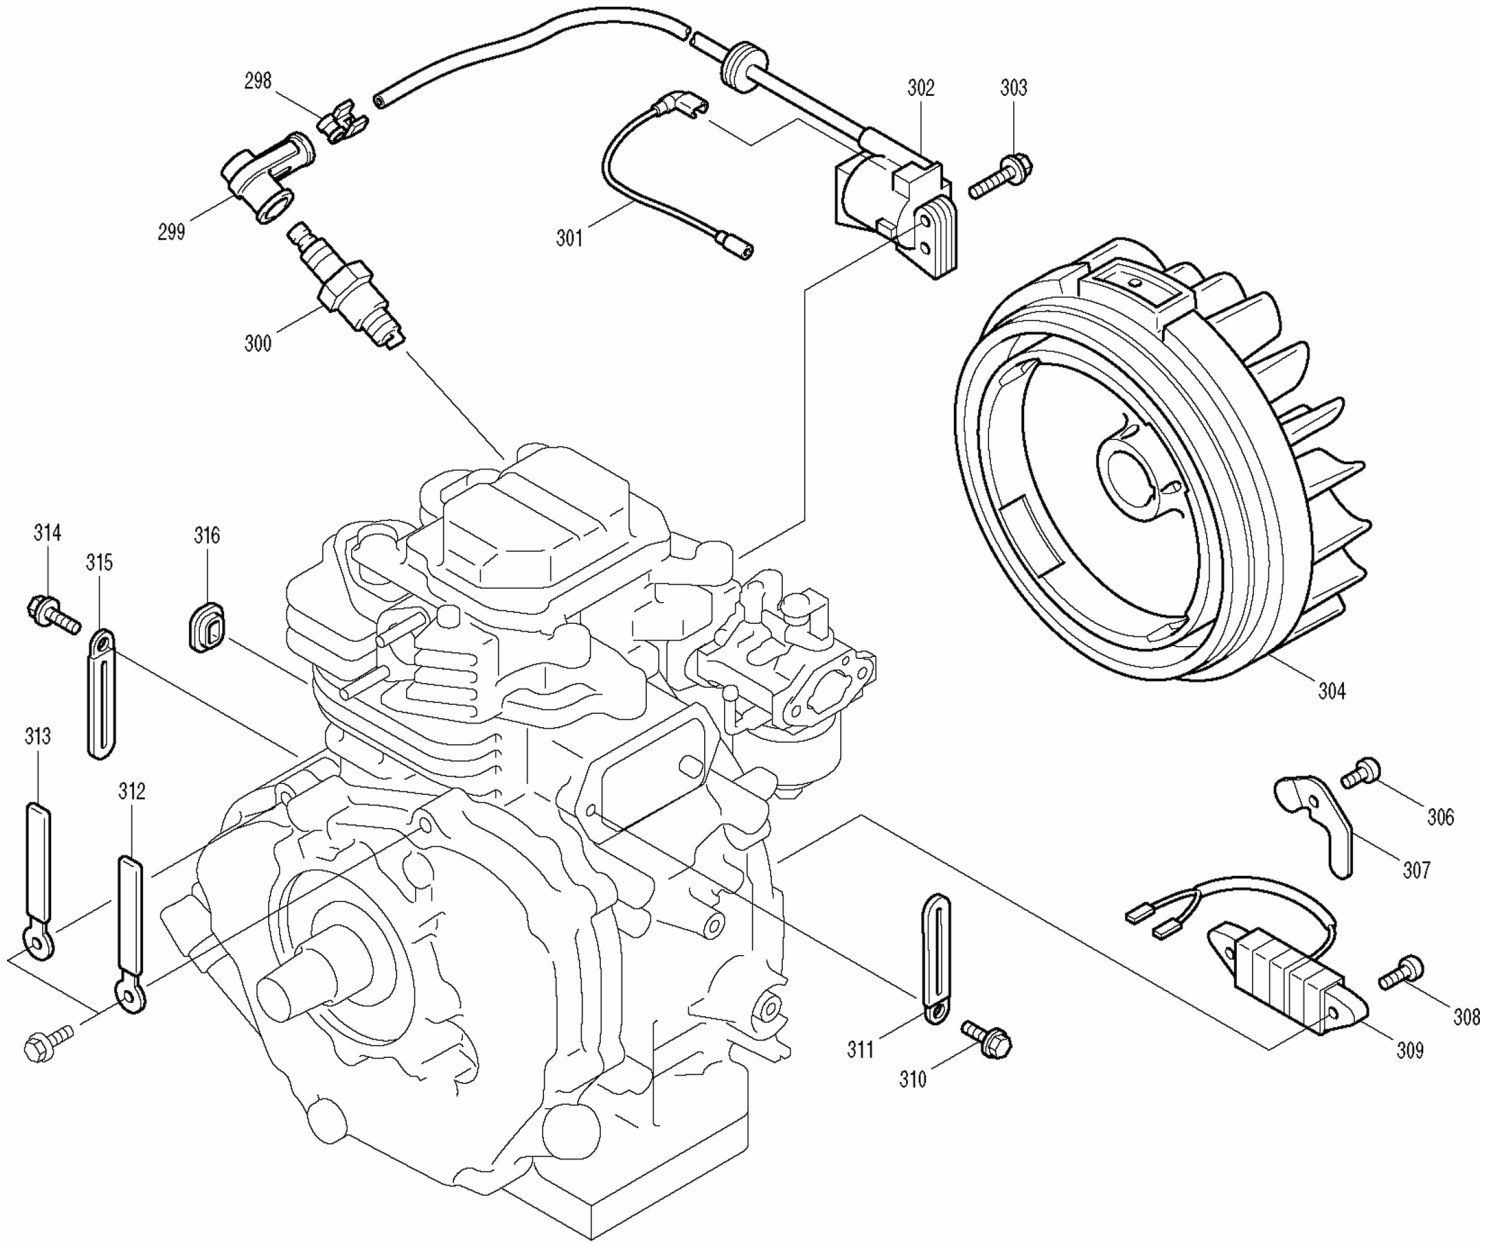

DETAIL "A"

Parts Breakdown

G6100R

Products with multiple versions are listed in subsiding order with the newest version on top not indented

<u>Fig #</u>	<u>Part ID</u>	<u>Part Name</u>	<u>Quantity</u>
1	3545451408	CAP, G6101R	1
2	3545451308	BRUSH COVER, G6101R	1
3	0152050010	TAPPING SCREW, G3511R	2
4	0032008000	SPRING WASHER, G2800R	4
5	31D5102501	COVER BOLT (M8X160MM),G6101R	4
6	0023808000	FLANGE NUT, G6100R	2
7	31D5102201	REAR COVER, G6101R	1
8	31D5102401	CAP, G6101R	1
9	3912900013	BUSHING, G2800R	1
10	31D5102301	STATOR COVER, G6101R	1
11	31D5112101	STATOR CPL., G6101R	1
12	3545411608	FRONT COVER, G6101R	1
13	0011408200	BOLT & WASHER, G2800R	4
14	3905551101	ROTOR CPL., G6101R	1
15	3545820408	B. BEARING, G5711R	1
16	3555800908	THROUGH BOLT, G6101R	1
17	31D6910101	STOPPER PLATE, G6101R	1
18	31D3130101	PIPE FRAME CPL.,G6101R	1
19	3763910001	SCREW & WASHER, G2800R	1
20	3905441601	EARTH CORD, G5710R	1
21	0021904000	NUT, G5710R	1
22	0032004000	SPRING WASHER, G5711R	1
23	0023808000	FLANGE NUT, G6100R	2
25	31C6900103	SPACER, G6101R	2
26	31D3500101	MOUNT, GENERATOR SIDE, G6100R	2
27	31D3500201	MOUNT, ENGINE SIDE, G6100R	2
45	31D4210101	CONTROL BOX CPL., G6101R	1
46	0241150010	GROMMET, G5501R	1
49	0021704000	NUT, G2800R	2
50	0011406160	BOLT & WASHER, G2800R	2
51	3888700201	CIRCUIT BREAKER (10A), G6100R	1
52	3634570108	TERMINAL BOLT(RED), G2800R	1
53	3634570008	TERMINAL BOLT (BLK),G2800R	1
54	3534990308	WASHER, G2800R	1
55	3320005008	SPRING WASHER, G2800R	1
56	3534990208	NUT, G2800R	1
57	3320005008	SPRING WASHER, G2800R	1
58	3534990108	WING NUT, G2800R	1
59	0033005000	LOCK WASHER, G2800R	1
60	3888800103	SCREW (M5), G5711R	1
61	3534580408	DIODE STACK, G2800R	1
62	0150040070	TAPPING SCREW, G2800R	1
63	0011406160	BOLT & WASHER, G2800R	1
66	31104701KU	N/A	1
67	0043506200	SCREW & WASHER,G5711R	2
68	0031004000	WASHER, G6101R	2
69	0043504100	SCREW & WASHER, G2800R	1
71	3895998908	SCREW & WASHER, G5711R	1
72	3804753108	CONDENSER BRACKET, G5711R	2
73	0043504100	SCREW & WASHER, G2800R	1
74	3804753108	CONDENSER BRACKET, G5711R	2
75	3904755308	CONDENSER, G6101R	1
78	31D4400103	SWITCH, G6100R	1
79	31D4310103	CIRCUIT BREAKER (20A),G6101R	1
80	32B4320301	CIRCUIT BREAKER (30A), G6101R	1
	31D4310203	CIRCUIT BREAKER (30A),G6101R	
81	3534572408	AC RECEPTACLE, G3510R	1
82	0021704000	NUT, G2800R	2