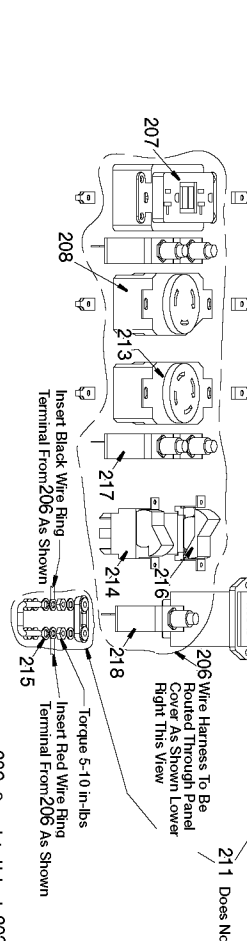

Attach Speed Clips Prior To Assembly 205 Of Devices To Face Plate

These Clips Do Not Snap On This Device They Are On The Back Side Of Device Orient To Read As Shown 212

211 Does Not Include 215

Torque 5-10 in-lbs Insert Red Wire Ring Terminal From 206 As Shown

209 Snap Into Holes In 202

219 Insert Clamp Into Grooves As Shown Before Attaching Panel To Panel Cover

Parts List for H450CS Type 1

Item Number	Part Number	Description	Qty Required
1	Z-GS-0795	TANK FUEL 7G SS	1
2	000000-00	No Longer Available	1
3	000000-00	No Longer Available	1
4	000000-00	No Longer Available	1
4	000000-00	No Longer Available	1
5	SSF-621	SCREW .250-14X.625 F	1
6	330016-13	WASHER	1
7	GS-0433	ISOLATOR	1
8	SSF-8150	NUT .312-18 UNC HEX	1
9	5140123-06	SCREW	1
10	N017772	LOCK WASHER	1
11	SS-12-CD	SCREW .313-18X.750 H	1
12	GS-0118	STRAP GROUND	1
13	000000-00	No Longer Available	1
14	GS-0535	UNION REDUCER 1/4 X	1
15	GS-0227	CLAMP FUEL .50	1
18	Z-A14582	HOSE FUEL	1
19	D24273	SHIELD HEAT BSV GHC	1
20	91895680	SCREW .250-20X.750 H	1
21	GS-0443	CAP FUEL TANK	1
22	GS-0117	LUG GROUND	1
23	SSF-553-1	SCREW #10-24X.563 TH	1
24	GS-0077	COVER END BLANK	1
26	000000-00	No Longer Available	1
27	000000-00	No Longer Available	1
28	N103455	GROMMET	1
29	000000-00	No Longer Available	1